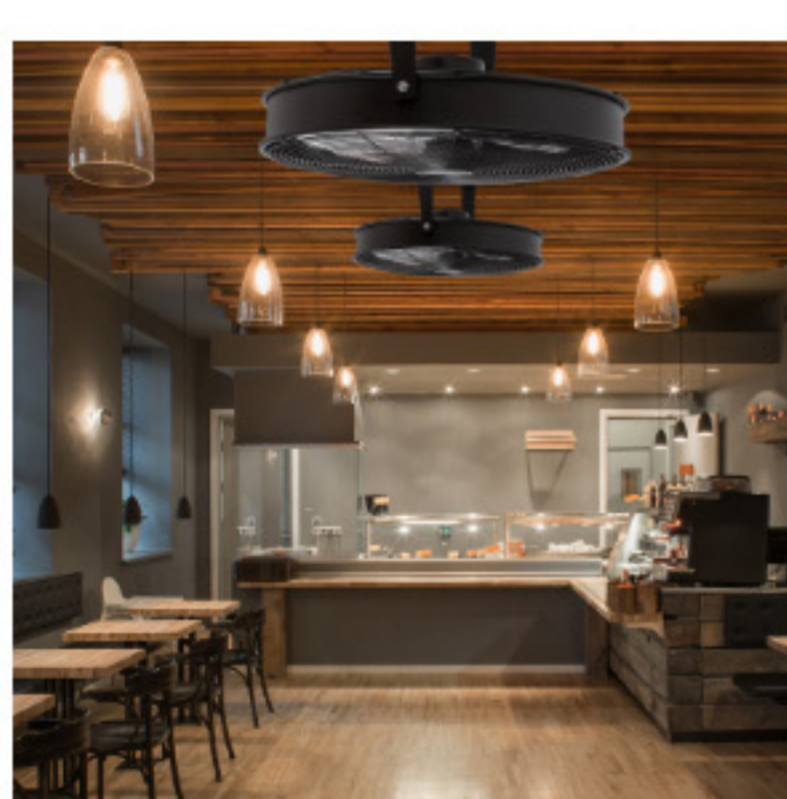

Durch die optionale Wand- und Deckenhalterung, flexibel einsetzbar in allen Räumen - bestens geeignet in der Gastronomie.