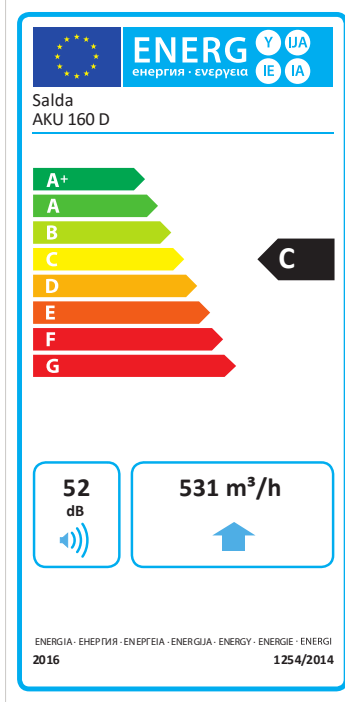

## AKU 160 D

Art.no: [FAN000003](#) | Product category: Circular duct fans

### Technical data

PACKING		FAN	
Weight	14 kg	Motor type	AC
ELECTRICAL DATA		IP Class	IP44
Rated power	278 W	Impeller type	Forwards curved
Rated current	1.2 A	CASING	
Phases	1N~ ~	Material	Galvanized steel
Voltage	230 V	Color	RAL 7040 (Grey)
Frequency	50 Hz	IP Class	IP44
		Operation environment	Indoors
		Operating air temperature	-40 .. 60 °C

## Ecodesign

	Cold	Average	Warm	
<b>SEC</b>	-50.3	-23.2	-7.71	kWh/m <sup>2</sup> a
<b>Class</b>	A+	C	F	
<b>AEC</b>	203	203	203	kWh/a
<b>AHS</b>	5536	2830	1280	kWh/a
<b>Topology</b>	NRVU / BVU			
<b>Recovery type</b>	-			
<b>Type of drive</b>	Multi-speed			
<b>Maximum airflow</b>	531		m <sup>3</sup> /h	
<b>Fan power at max airflow</b>	201		W	
<b>Casing sound power level</b>	51.6		dB(A)	
<b>Reference airflow</b>	0.103		m <sup>3</sup> /s	
<b>Reference pressure</b>	50		Pa	
<b>SPI</b>	0.31		W/(m <sup>3</sup> /h)	
<b>Control factor</b>	0.65			
<b>Declared maximum external leakage rates</b>	1		%	
<b>ErP Compliance</b>	2018			
<b>Internet address for disassembly instructions</b>	www.salda.lt			