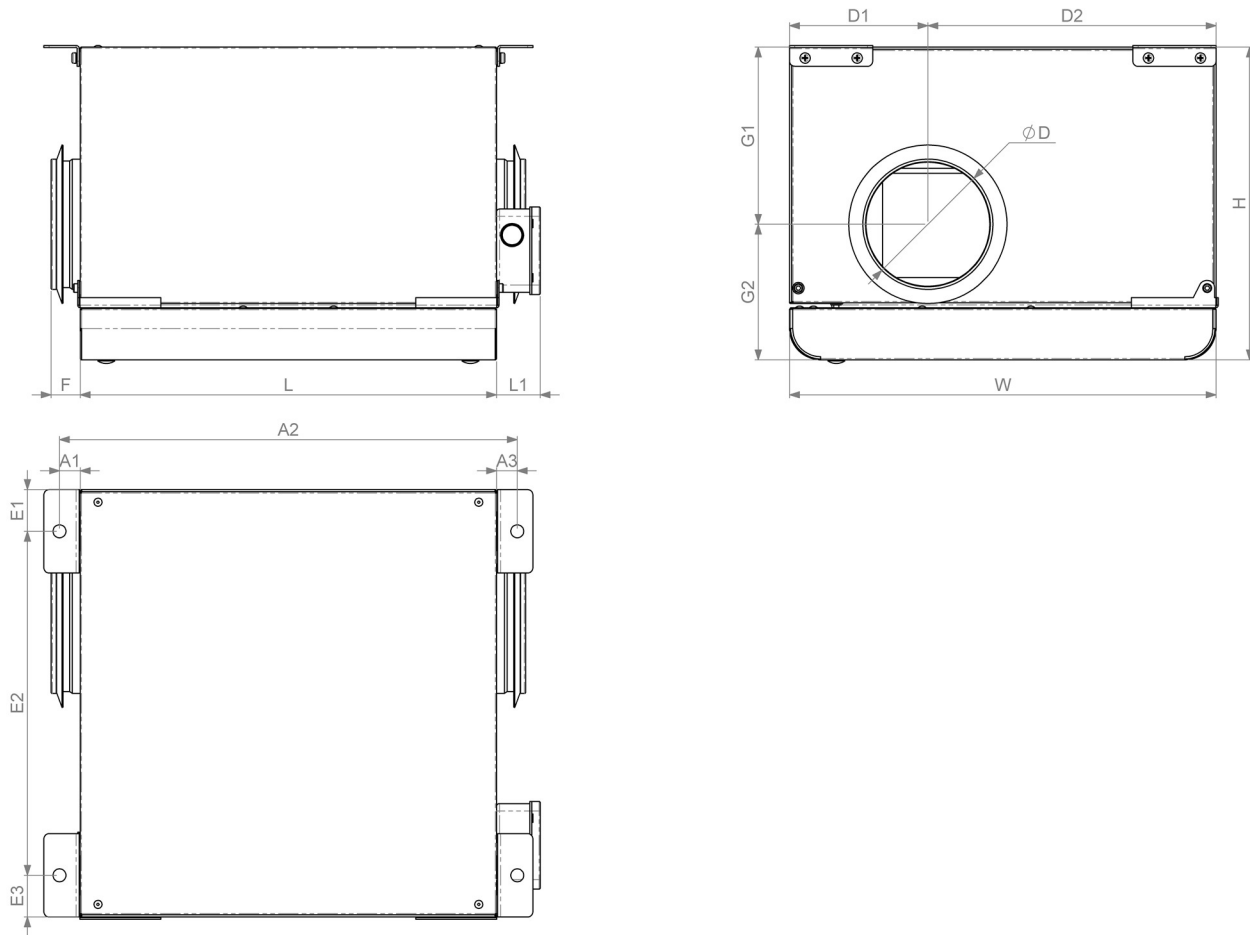

### Technical data

PACKING		FAN	
Weight	14 kg	Motor type	AC
ELECTRICAL DATA		IP Class	IP44
Rated power	278 W	Impeller type	Forwards curved
Rated current	1.2 A	CASING	
Phases	1N~ ~	Material	Galvanized steel
Voltage	230 V	Color	RAL 7040 (Grey)
Frequency	50 Hz	IP Class	IP44
		Operation environment	Indoors
		Operating air temperature	-40 .. 60 °C

Dimensions

L [mm]	W [mm]	H [mm]	ØD [mm]	L1 [mm]	F [mm]	A1 [mm]	A2 [mm]	A3 [mm]	D1 [mm]	D2 [mm]	E1 [mm]
400	410	300	160	42	28	20	440	20	261	149	40
E2 [mm]	E3 [mm]	G1 [mm]	G2 [mm]								
330	40	141	159								