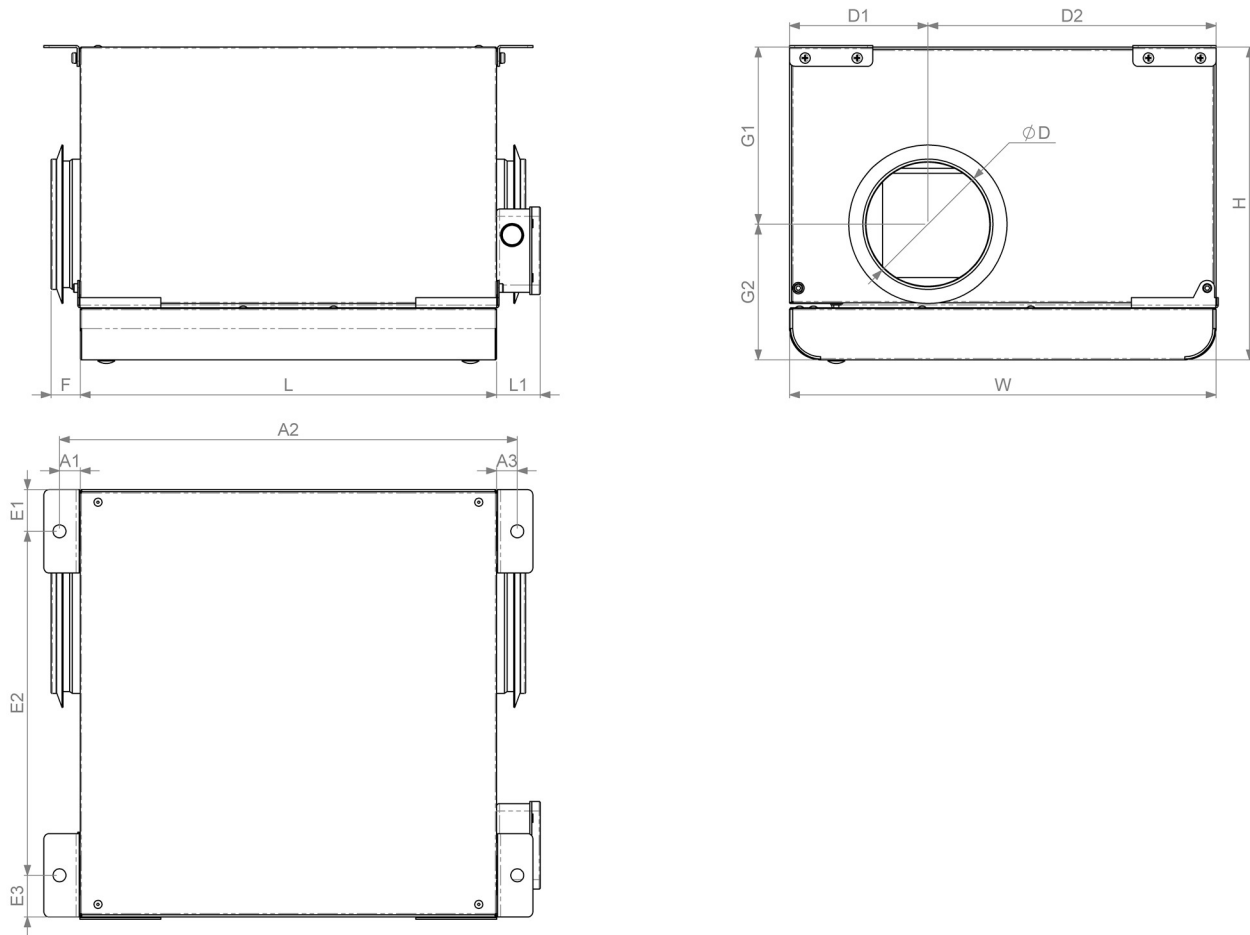

AKU 200 D

Art.no: [FAN000385](#) | Product category: Circular duct fans

Technical data

PACKING		FAN	
Weight	13.8 kg	Motor type	AC
ELECTRICAL DATA		IP Class	IP44
Rated power	278 W	Impeller type	Forwards curved
Rated current	1.2 A	CASING	
Phases	1N~ ~	Material	Galvanized steel
Voltage	230 V	Color	RAL 7040 (Grey)
Frequency	50 Hz	IP Class	IP44
		Operation environment	Indoors
		Operating air temperature	-40 .. 60 °C

Dimensions

L [mm]	W [mm]	H [mm]	ØD [mm]	L1 [mm]	F [mm]	A1 [mm]	A2 [mm]	A3 [mm]	D1 [mm]	D2 [mm]	E1 [mm]
444	444	420	200	42	28	20	484	20	258	152	40
E2 [mm]	E3 [mm]	G1 [mm]	G2 [mm]								
364	40	133	167								