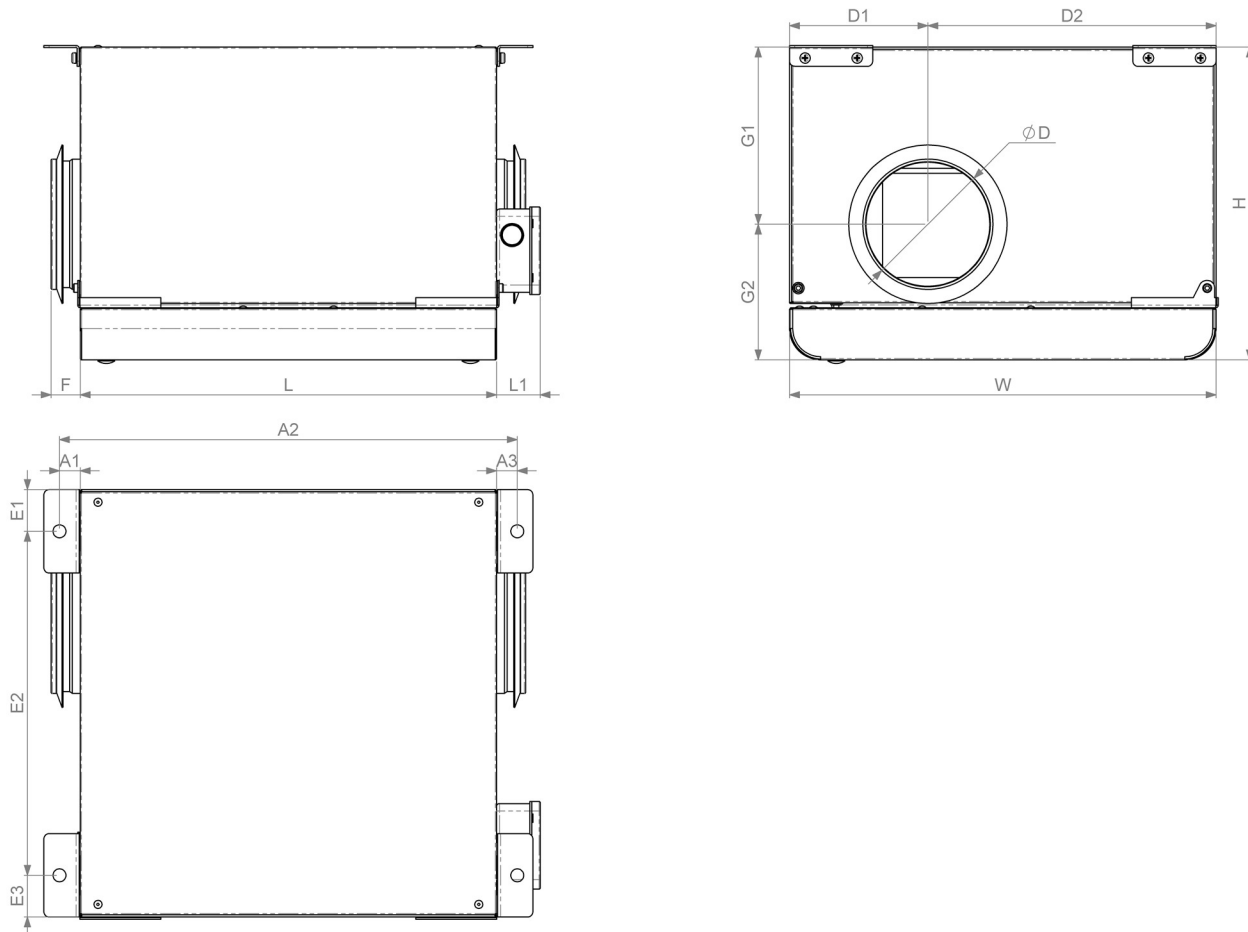

AKU 250 D

Art.no: [FAN000386](#) | Product category: Circular duct fans

Technical data

PACKING		FAN	
Weight	40 kg	Motor type	AC
ELECTRICAL DATA		IP Class	IP54
Rated power	690 W	Impeller type	Forwards curved
Rated current	3 A	CASING	
Phases	1N~ ~	Material	Galvanized steel
Voltage	230 V	Color	RAL 7040 (Grey)
Frequency	50 Hz	IP Class	IP44
		Operation environment	Indoors
		Operating air temperature	-40 .. 60 °C

Dimensions

L [mm]	W [mm]	H [mm]	ØD [mm]	L1 [mm]	F [mm]	A1 [mm]	A2 [mm]	A3 [mm]	D1 [mm]	D2 [mm]	E1 [mm]
694	694	499	250	60	38	20	735	20	218	476	40
E2 [mm]	E3 [mm]	G1 [mm]	G2 [mm]								
614	40	302	197								