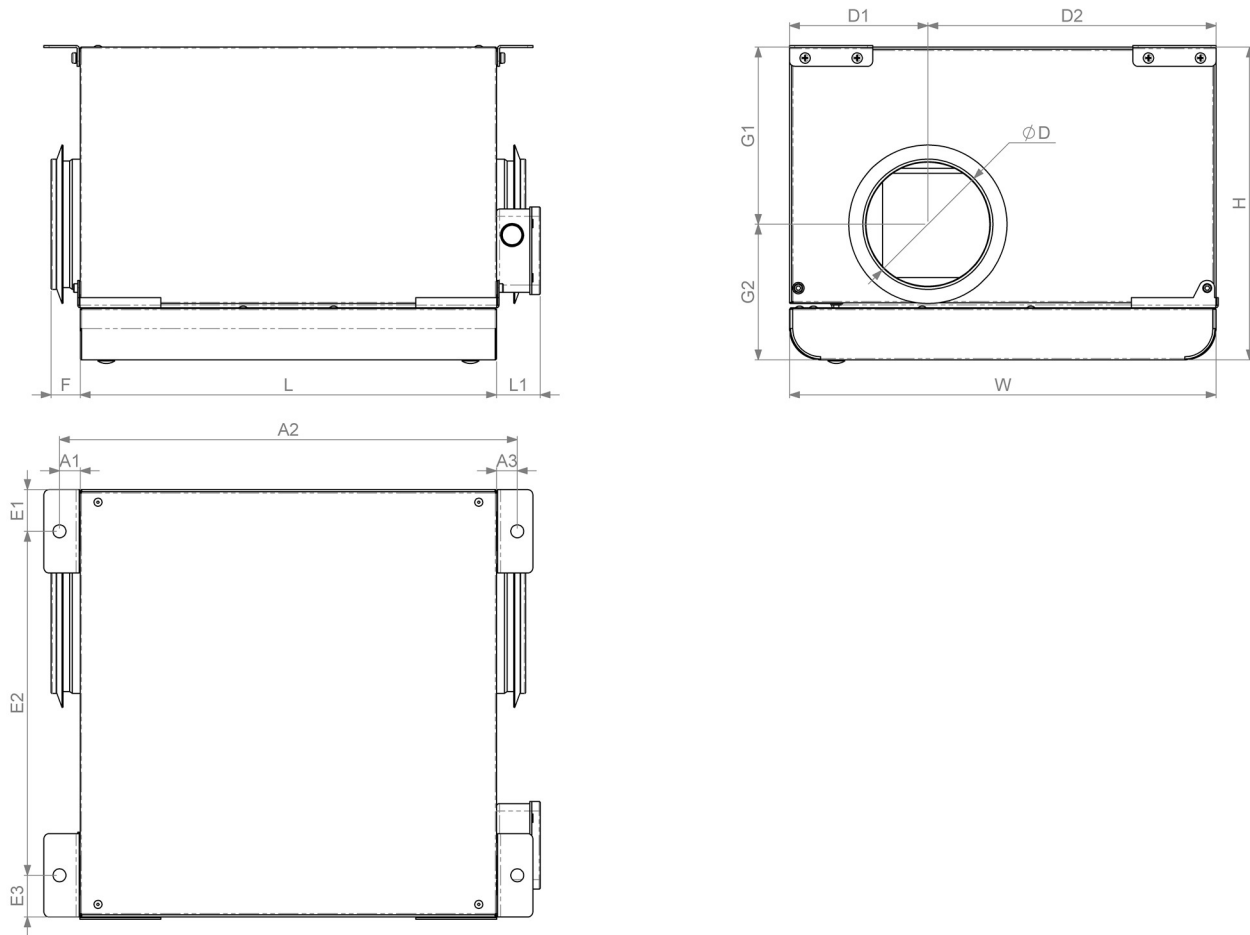

## AKU 315 D

Art.no: [FAN000595](#) | Product category: Circular duct fans

### Technical data

| PACKING         |        | FAN                       |                  |
|-----------------|--------|---------------------------|------------------|
| Weight          | 64 kg  | Motor type                | AC               |
| ELECTRICAL DATA |        | IP Class                  | IP54             |
| Rated power     | 2.4 kW | Impeller type             | Forwards curved  |
| Rated current   | 11 A   | CASING                    |                  |
| Phases          | 1N~ ~  | Material                  | Galvanized steel |
| Voltage         | 230 V  | Color                     | RAL 7040 (Grey)  |
| Frequency       | 50 Hz  | IP Class                  | IP44             |
|                 |        | Operation environment     | Indoors          |
|                 |        | Operating air temperature | -40 .. 60 °C     |

Dimensions

| L [mm]  | W [mm]  | H [mm]  | ØD [mm] | L1 [mm] | F [mm] | A1 [mm] | A2 [mm] | A3 [mm] | D1 [mm] | D2 [mm] | E1 [mm] |
|---------|---------|---------|---------|---------|--------|---------|---------|---------|---------|---------|---------|
| 768     | 768     | 570     | 315     | 60      | 38     | 20      | 808     | 20      | 252     | 516     | 40      |
| E2 [mm] | E3 [mm] | G1 [mm] | G2 [mm] |         |        |         |         |         |         |         |         |
| 688     | 40      | 318     | 252     |         |        |         |         |         |         |         |         |