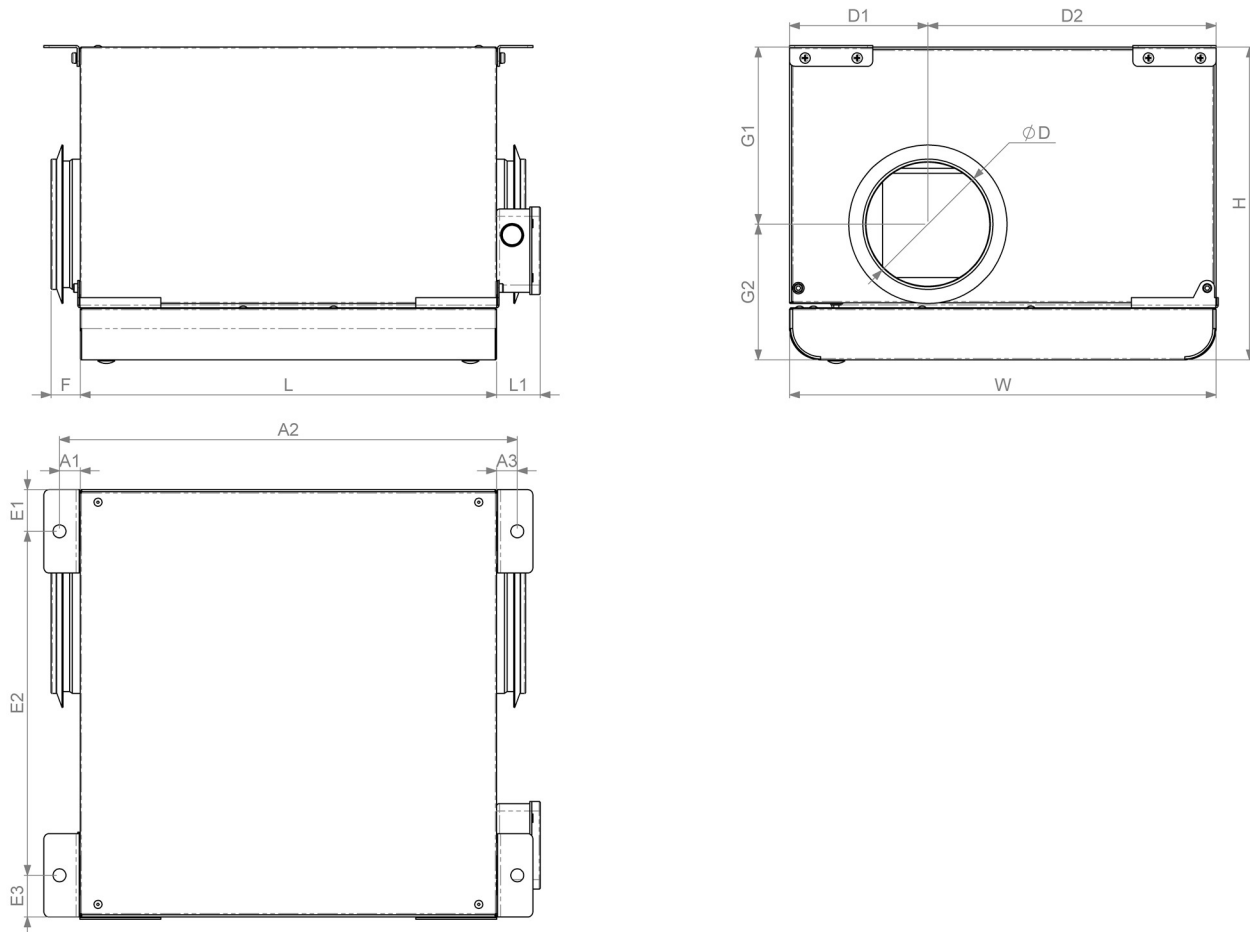

AKU 315 M

Art.no: [FAN000341](#) | Product category: Circular duct fans

Technical data

PACKING		FAN	
Weight	48 kg	Motor type	AC
ELECTRICAL DATA		IP Class	IP54
Rated power	1.15 kW	Impeller type	Forwards curved
Rated current	5.1 A	CASING	
Phases	1N~ ~	Material	Galvanized steel
Voltage	230 V	Color	RAL 7040 (Grey)
Frequency	50 Hz	IP Class	IP44
		Operation environment	Indoors
		Operating air temperature	-40 .. 60 °C

Dimensions

L [mm]	W [mm]	H [mm]	ØD [mm]	L1 [mm]	F [mm]	A1 [mm]	A2 [mm]	A3 [mm]	D1 [mm]	D2 [mm]	E1 [mm]
694	694	499	315	60	38	20	734	20	236	458	40
E2 [mm]	E3 [mm]	G1 [mm]	G2 [mm]								
614	40	266	233								