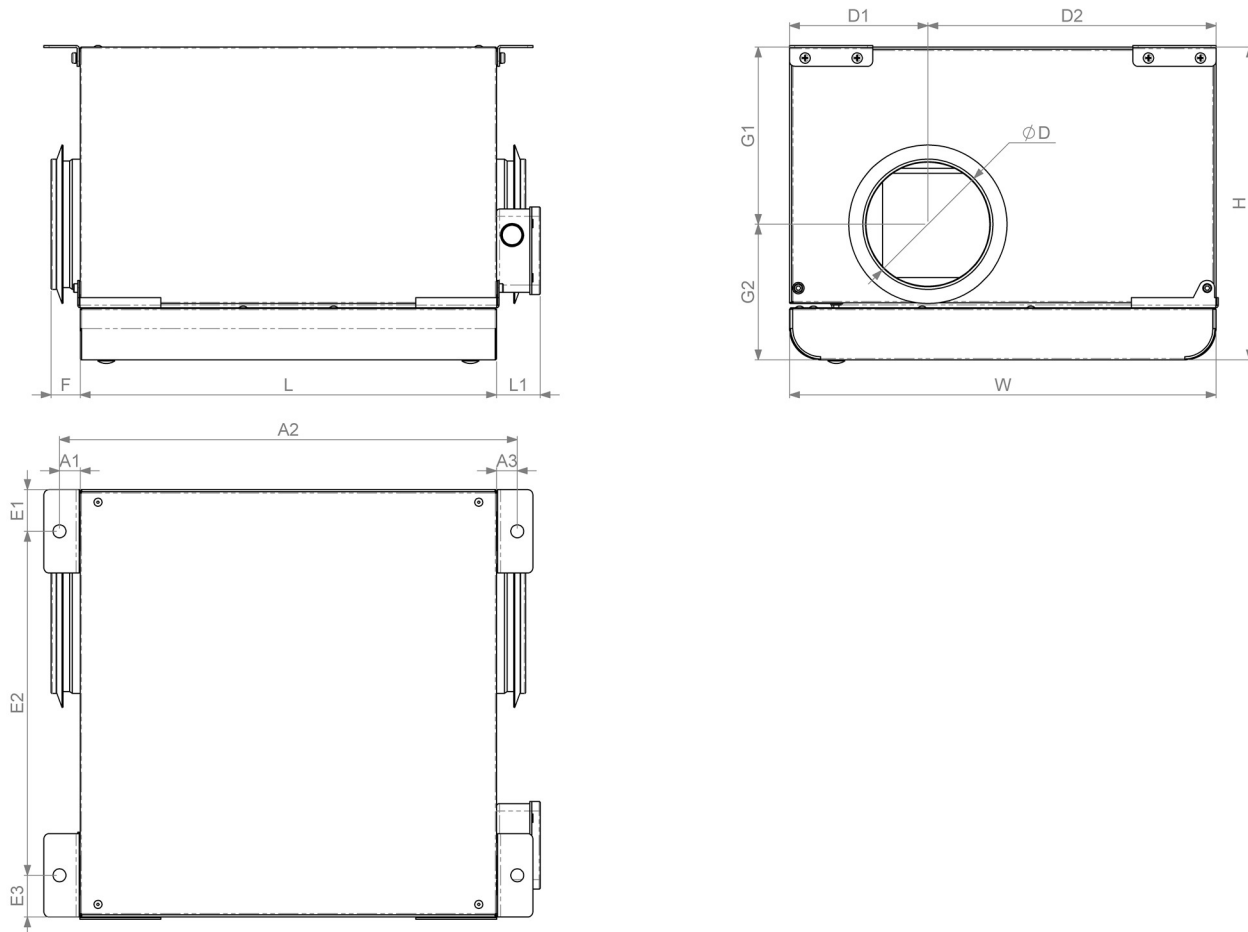

AKU 400 D

Art.no: [FAN000561](#)

Product category: Circular duct fans

Technical data

PACKING	
Weight	75 kg
ELECTRICAL DATA	
Rated power	2.4 kW
Rated current	11 A
Phases	1N~ ~
Voltage	230 V
Frequency	50 Hz

FAN	
Motor type	AC
IP Class	IP54
Impeller type	Forwards curved
CASING	
Material	Galvanized steel
Color	RAL 7040 (Grey)
IP Class	IP44
Operation environment	Indoors
Operating air temperature	-40 .. 60 °C

Dimensions

L [mm]	W [mm]	H [mm]	ØD [mm]	L1 [mm]	F [mm]	A1 [mm]	A2 [mm]	A3 [mm]	D1 [mm]	D2 [mm]	E1 [mm]
768	768	570	400	60	68	20	808	20	252	516	40
E2 [mm]	E3 [mm]	G1 [mm]	G2 [mm]								
688	40	303	267								