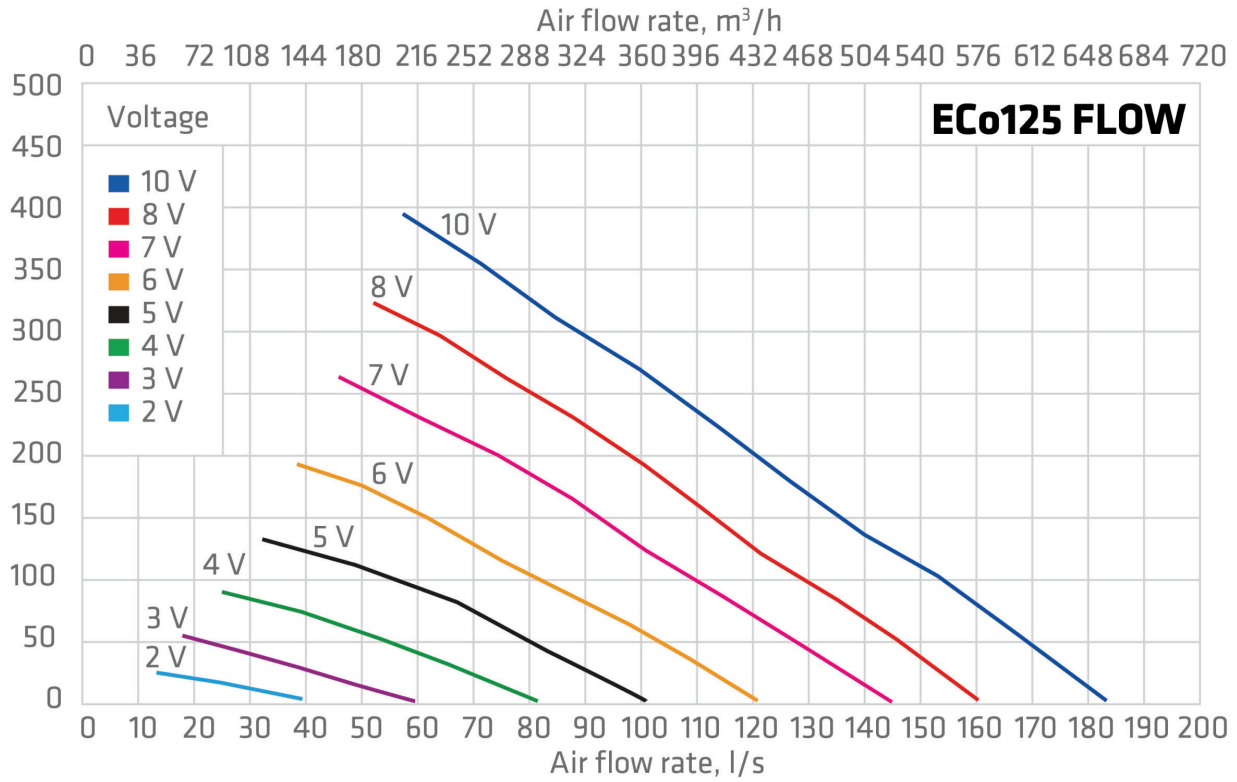

ECO125P/700 FLOW

Vilpe Oy Ab

Kauppatie 9, FI-65610 Mustasaari
Telephone +358 20 123 3200

06.06.2024

Sales & Technical Support | FI +358 20 123 3233 | EN +358 20 123 3222 | RU +358 20 123 3290 | SE +46 70 511 2020 | PL +48 71 740 2623
myynti@sktuote.fi | sales@sktuote.fi

FI: Pidätämme oikeuden muutoksiin ilman ennakkoilmoitusta.
SE: Vi reserverar oss för eventuella ändringar och fel i produktinformationen.
EN: We reserve the right to change these terms and conditions at any time.

RU: Мы оставляем за собой право на внесение изменений без предварительного уведомления.
PL: Zachowujemy prawo do zmian bez wcześniejszej informacji.
DE: Technische Änderungen behalten wir uns ohne vorherige Ankündigung vor.