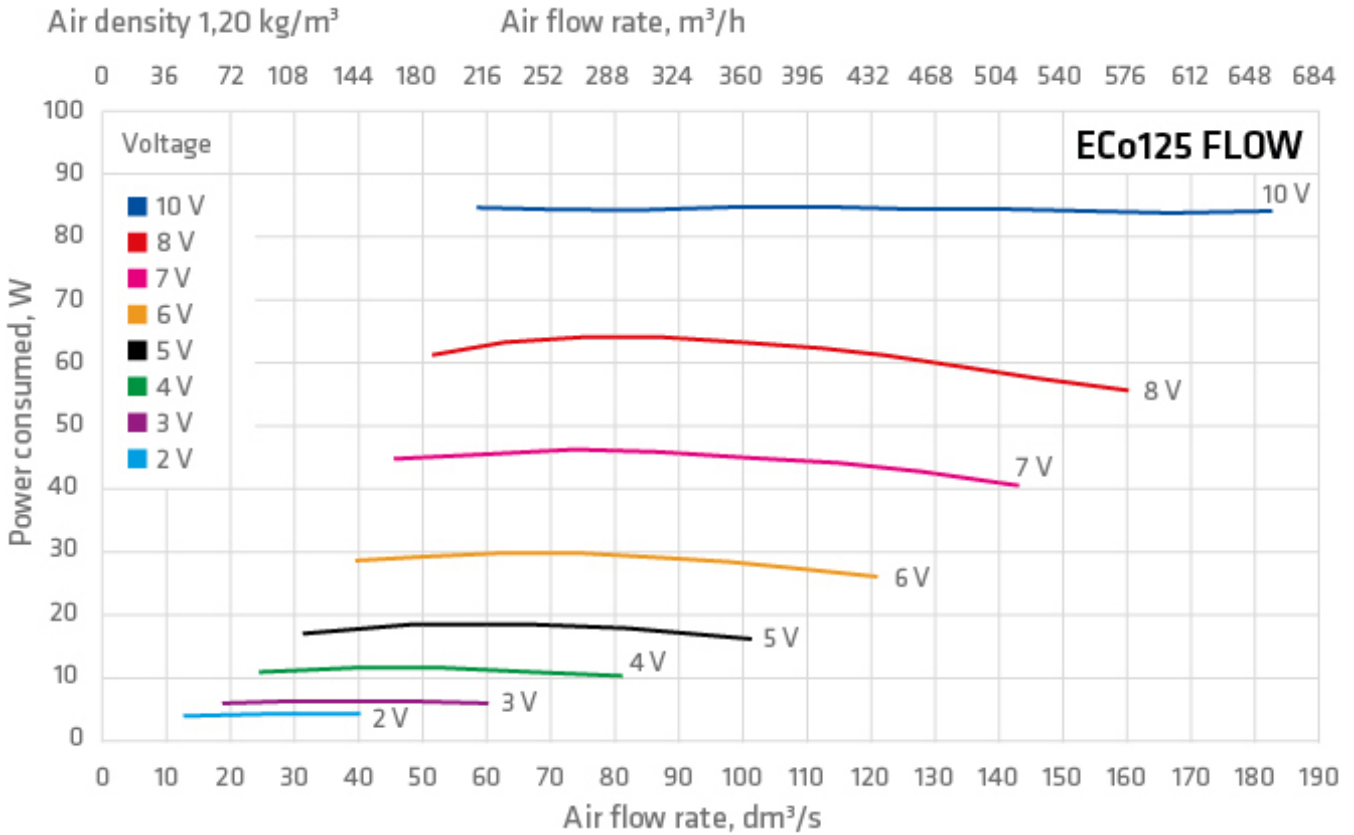

ECO125P/700 FLOW

Vilpe Oy Ab

Kauppatie 9, FI-65610 Mustasaari
Telephone +358 20 123 3200

06.06.2024

Sales & Technical Support | FI +358 20 123 3233 | EN +358 20 123 3222 | RU +358 20 123 3290 | SE +46 70 511 2020 | PL +48 71 740 2623
myynti@sktuote.fi | sales@sktuote.fi

FI: Pidätämme oikeuden muutoksiin ilman ennakkoilmoitusta.
SE: Vi reserverar oss för eventuella ändringar och fel i produktinformationen.
EN: We reserve the right to change these terms and conditions at any time.

RU: Мы оставляем за собой право на внесение изменений без предварительного уведомления.
PL: Zachowujemy prawo do zmian bez wcześniejszej informacji.
DE: Technische Änderungen behalten wir uns ohne vorherige Ankündigung vor.