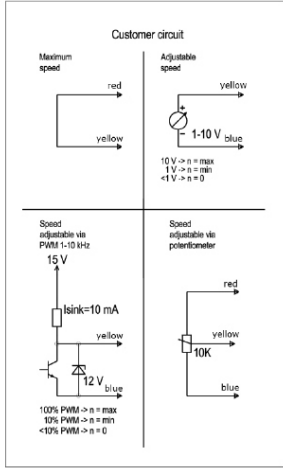

ECO125P/700 FLOW

Speed Controller

Vilpe Oy Ab
Kauppatie 9, FI-65610 Mustasaari
Telephone +358 20 123 3200

06.06.2024

Sales & Technical Support | FI +358 20 123 3233 | EN +358 20 123 3222 | RU +358 20 123 3290 | SE +46 70 511 2020 | PL +48 71 740 2623
myynti@sktuote.fi | sales@sktuote.fi

FI: Pidätämme oikeuden muutoksiin ilman ennakkoilmoitusta.
SE: Vi reserverar oss för eventuella ändringar och fel i produktinformationen.
EN: We reserve the right to change these terms and conditions at any time.

RU: Мы оставляем за собой право на внесение изменений без предварительного уведомления.
PL: Zachowujemy prawo do zmian bez wcześniejszej informacji.
DE: Technische Änderungen behalten wir uns ohne vorherige Ankündigung vor.