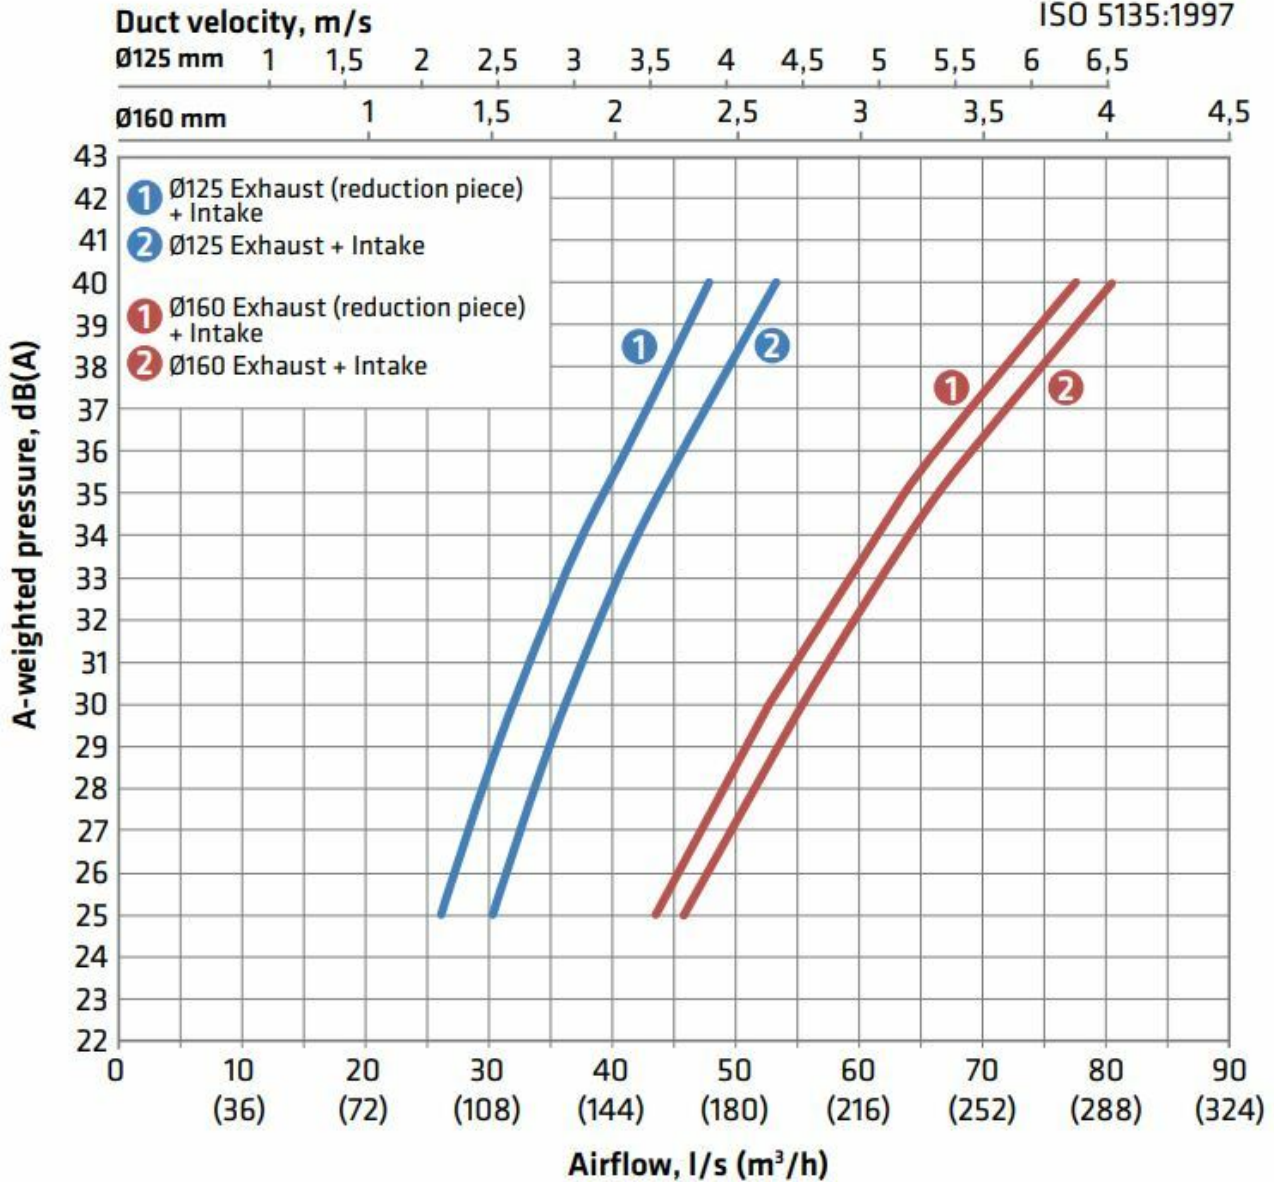

IO 125 WALL ELEMENT

FLOW NOISE

EN 12238:2001
ISO 5135:1997

Vilpe Oy Ab

Kauppatie 9, FI-65610 Mustasaari
Telephone +358 20 123 3200

06.06.2024

Sales & Technical Support | FI +358 20 123 3233 | EN +358 20 123 3222 | RU +358 20 123 3290 | SE +46 70 511 2020 | PL +48 71 740 2623
myynti@sktuote.fi | sales@sktuote.fi

FI: Pidätämme oikeuden muutoksiin ilman ennakkoilmoitusta.
SE: Vi reserverar oss för eventuella ändringar och fel i produktinformationen.
EN: We reserve the right to change these terms and conditions at any time.

RU: Мы оставляем за собой право на внесение изменений без предварительного уведомления.
PL: Zachowujemy prawo do zmian bez wcześniejszej informacji.
DE: Technische Änderungen behalten wir uns ohne vorherige Ankündigung vor.