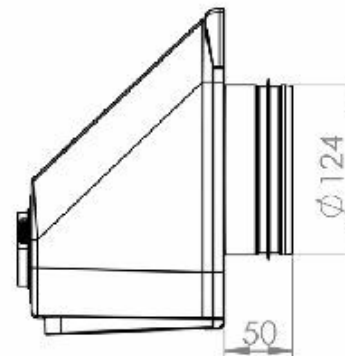

VILPE® IO 125 wall element

Vilpe Oy Ab

Kauppatie 9, FI-65610 Mustasaari
Telephone +358 20 123 3200

06.06.2024

Sales & Technical Support | FI +358 20 123 3233 | EN +358 20 123 3222 | RU +358 20 123 3290 | SE +46 70 511 2020 | PL +48 71 740 2623
myynti@sktuote.fi | sales@sktuote.fi

FI: Pidätämme oikeuden muutoksiin ilman ennakkoi ilmoitusta.
SE: Vi reserverar oss för eventuella ändringar och fel i produktinformationen.
EN: We reserve the right to change these terms and conditions at any time.

RU: Мы оставляем за собой право на внесение изменений без предварительного уведомления.
PL: Zachowujemy prawo do zmian bez wcześniejszej informacji.
DE: Technische Änderungen behalten wir uns ohne vorherige Ankündigung vor.