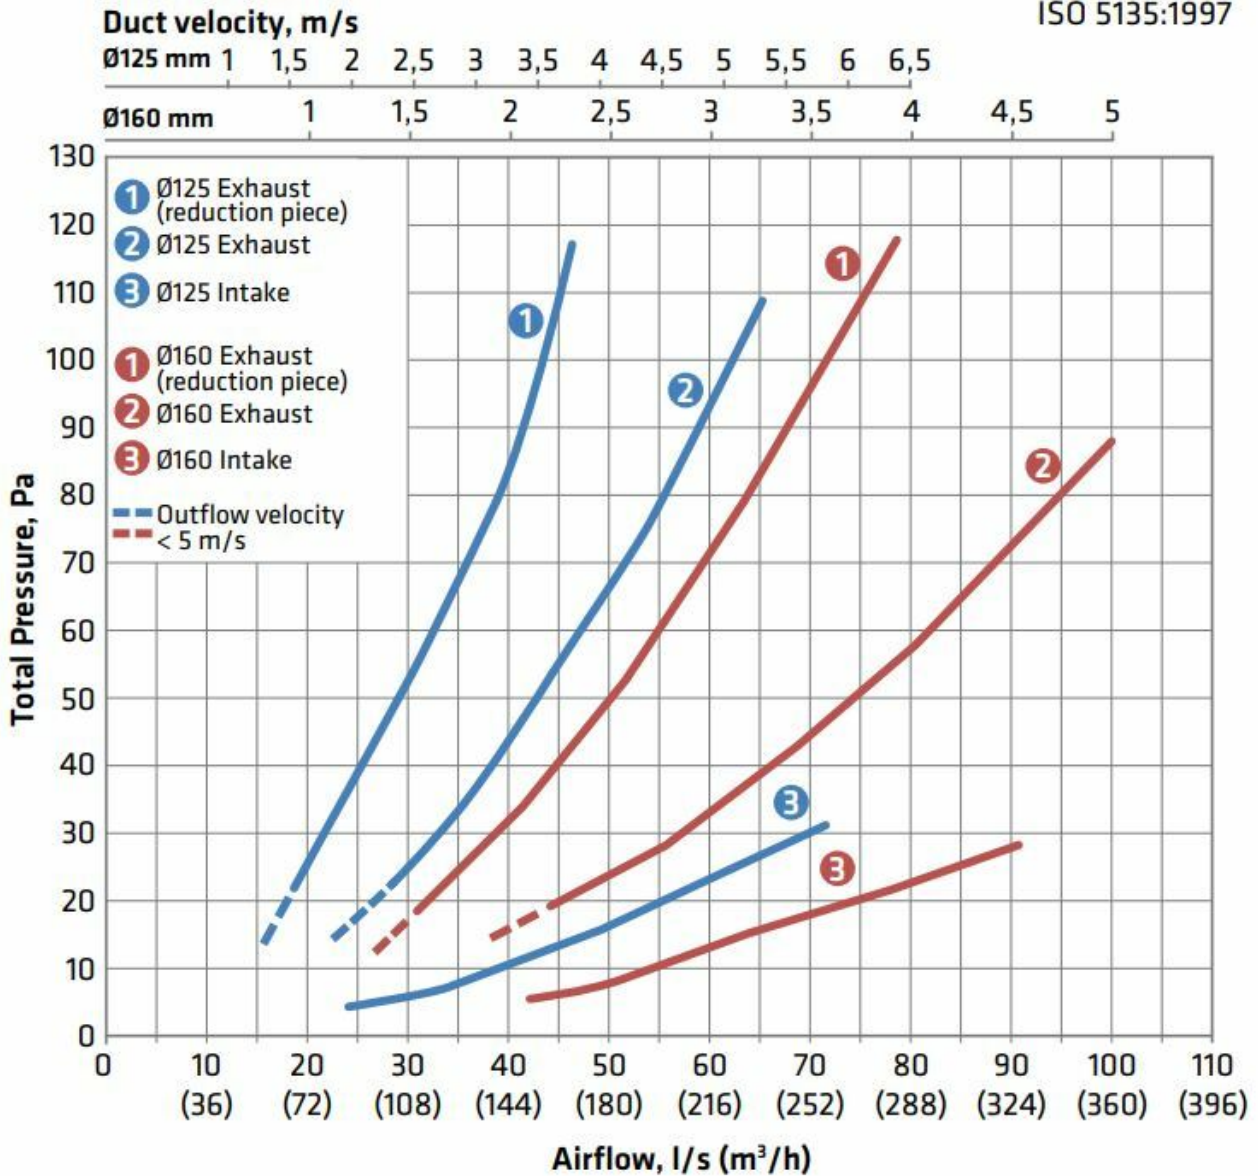

IO 125 WALL ELEMENT

PERFORMANCE AND FLOW DATA

EN 12238:2001
ISO 5135:1997

Vilpe Oy Ab

Kauppatie 9, FI-65610 Mustasaari
Telephone +358 20 123 3200

06.06.2024

Sales & Technical Support | FI +358 20 123 3233 | EN +358 20 123 3222 | RU +358 20 123 3290 | SE +46 70 511 2020 | PL +48 71 740 2623
myynti@sktuote.fi | sales@sktuote.fi

FI: Pidätämme oikeuden muutoksiin ilman ennakkoilmoitusta.
SE: Vi reserverar oss för eventuella ändringar och fel i produktinformationen.
EN: We reserve the right to change these terms and conditions at any time.

RU: Мы оставляем за собой право на внесение изменений без предварительного уведомления.
PL: Zachowujemy prawo do zmian bez wcześniejszej informacji.
DE: Technische Änderungen behalten wir uns ohne vorherige Ankündigung vor.