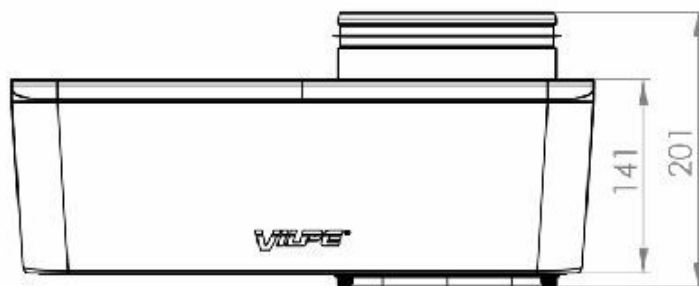

VILPE® IO 160 wall element