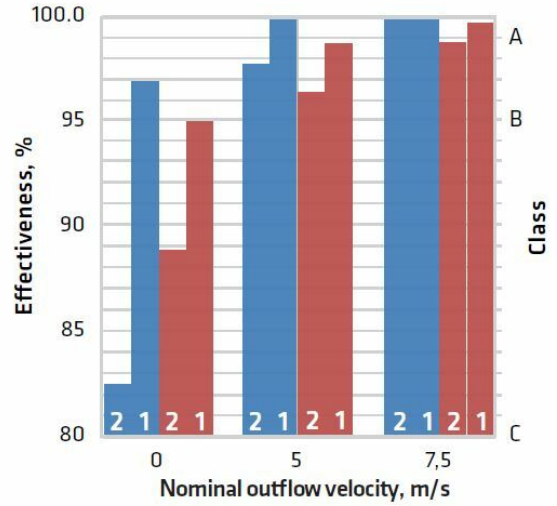

IO 125 WALL ELEMENT

RAIN REJECTION

Rain rejection data for exhaust air. No measurable amount of water in the intake air.

EN 13030:2001

Vilpe Oy Ab

Kauppatie 9, FI-65610 Mustasaari
Telephone +358 20 123 3200