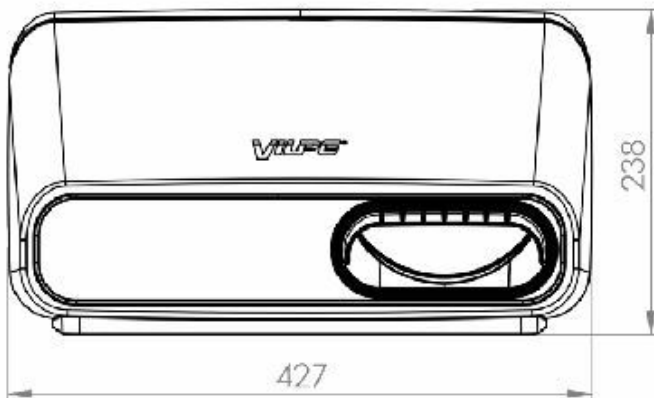

IO 125 WALL ELEMENT

VILPE® IO 160 wall element (with reduction piece)