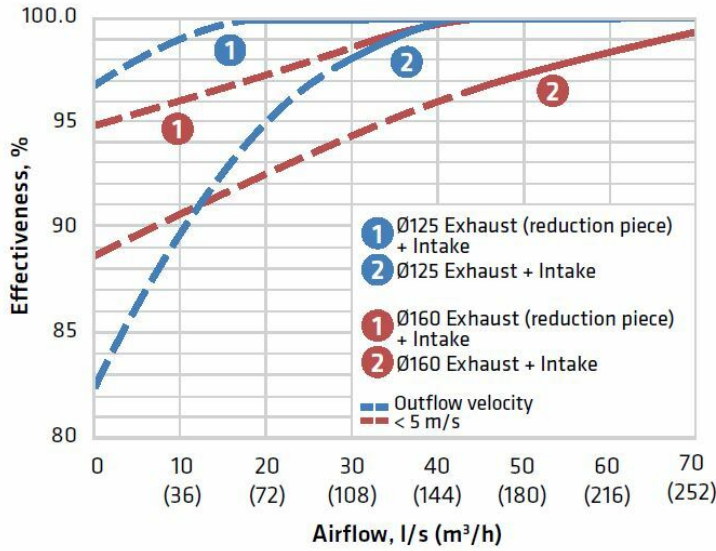

IO 125 WALL ELEMENT

RAIN REJECTION

Rain rejection data for exhaust air. No measurable amount of water in the intake air.

EN 13030:2001

Vilpe Oy Ab

Kauppatie 9, FI-65610 Mustasaari
Telephone +358 20 123 3200

06.06.2024

Sales & Technical Support | FI +358 20 123 3233 | EN +358 20 123 3222 | RU +358 20 123 3290 | SE +46 70 511 2020 | PL +48 71 740 2623
myynti@sktuote.fi | sales@sktuote.fi

FI: Pidätämme oikeuden muutoksiin ilman ennakkoilmoitusta.
SE: Vi reserverar oss för eventuella ändringar och fel i produktinformationen.
EN: We reserve the right to change these terms and conditions at any time.

RU: Мы оставляем за собой право на внесение изменений без предварительного уведомления.
PL: Zachowujemy prawo do zmian bez wcześniejszej informacji.
DE: Technische Änderungen behalten wir uns ohne vorherige Ankündigung vor.