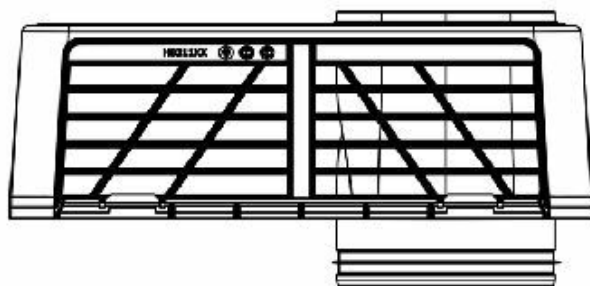

VILPE® IO 125 wall element

Vilpe Oy Ab

Kauppatie 9, FI-65610 Mustasaari
Telephone +358 20 123 3200

06.06.2024

Sales & Technical Support | FI +358 20 123 3233 | EN +358 20 123 3222 | RU +358 20 123 3290 | SE +46 70 511 2020 | PL +48 71 740 2623
myynti@sktuote.fi | sales@sktuote.fi

FI: Pidätämme oikeuden muutoksiin ilman ennakkoi ilmoitusta.
SE: Vi reserverar oss för eventuella ändringar och fel i produktinformationen.
EN: We reserve the right to change these terms and conditions at any time.

RU: Мы оставляем за собой право на внесение изменений без предварительного уведомления.
PL: Zachowujemy prawo do zmian bez wcześniejszej informacji.
DE: Technische Änderungen behalten wir uns ohne vorherige Ankündigung vor.