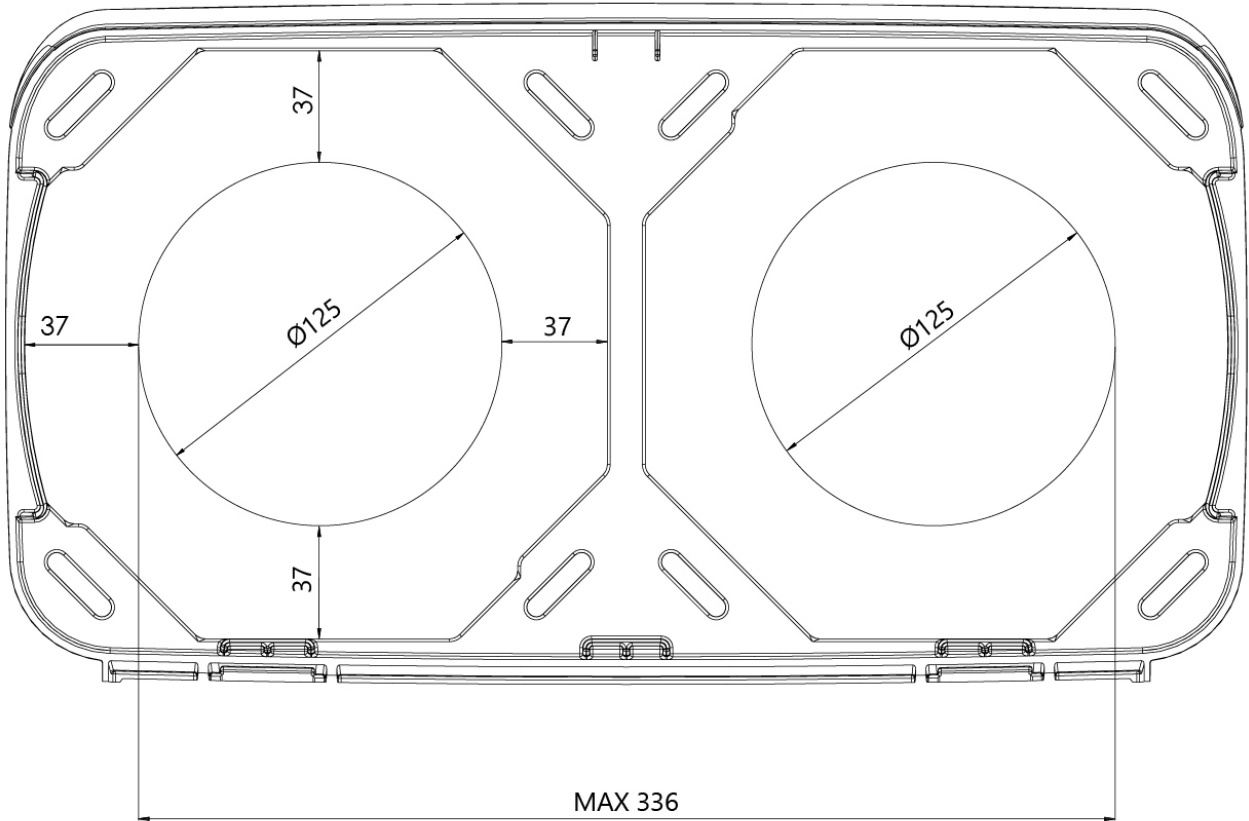

IO 125 WALL ELEMENT

Vilpe Oy Ab

Kauppatie 9, FI-65610 Mustasaari
Telephone +358 20 123 3200

06.06.2024

Sales & Technical Support | FI +358 20 123 3233 | EN +358 20 123 3222 | RU +358 20 123 3290 | SE +46 70 511 2020 | PL +48 71 740 2623
myynti@sktuote.fi | sales@sktuote.fi

FI: Pidätämme oikeuden muutoksiin ilman ennakoilmoitusta.
SE: Vi reserverar oss för eventuella ändringar och fel i produktinformationen.
EN: We reserve the right to change these terms and conditions at any time.

RU: Мы оставляем за собой право на внесение изменений без предварительного уведомления.
PL: Zachowujemy prawo do zmian bez wcześniejszej informacji.
DE: Technische Änderungen behalten wir uns ohne vorherige Ankündigung vor.