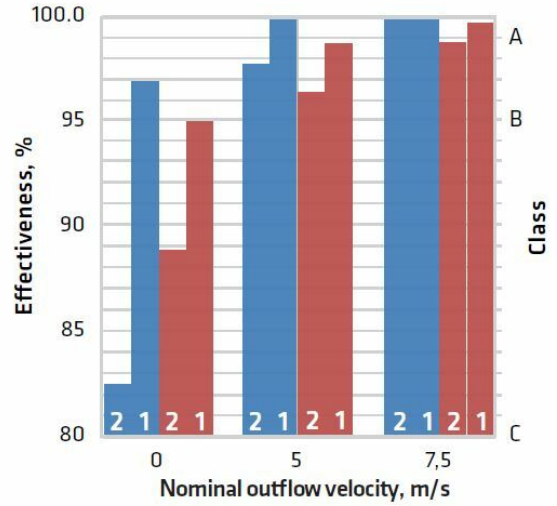

IO 160 WALL ELEMENT

RAIN REJECTION

Rain rejection data for exhaust air. No measurable amount of water in the intake air.

EN 13030:2001

Vilpe Oy Ab

Kauppatie 9, FI-65610 Mustasaari
Telephone +358 20 123 3200

06.06.2024

Sales & Technical Support | FI +358 20 123 3233 | EN +358 20 123 3222 | RU +358 20 123 3290 | SE +46 70 511 2020 | PL +48 71 740 2623
myynti@sktuote.fi | sales@sktuote.fi

FI: Pidätämme oikeuden muutoksiin ilman ennakkoilmoitusta.
SE: Vi reserverar oss för eventuella ändringar och fel i produktinformationen.
EN: We reserve the right to change these terms and conditions at any time.

RU: Мы оставляем за собой право на внесение изменений без предварительного уведомления.
PL: Zachowujemy prawo do zmian bez wcześniejszej informacji.
DE: Technische Änderungen behalten wir uns ohne vorherige Ankündigung vor.