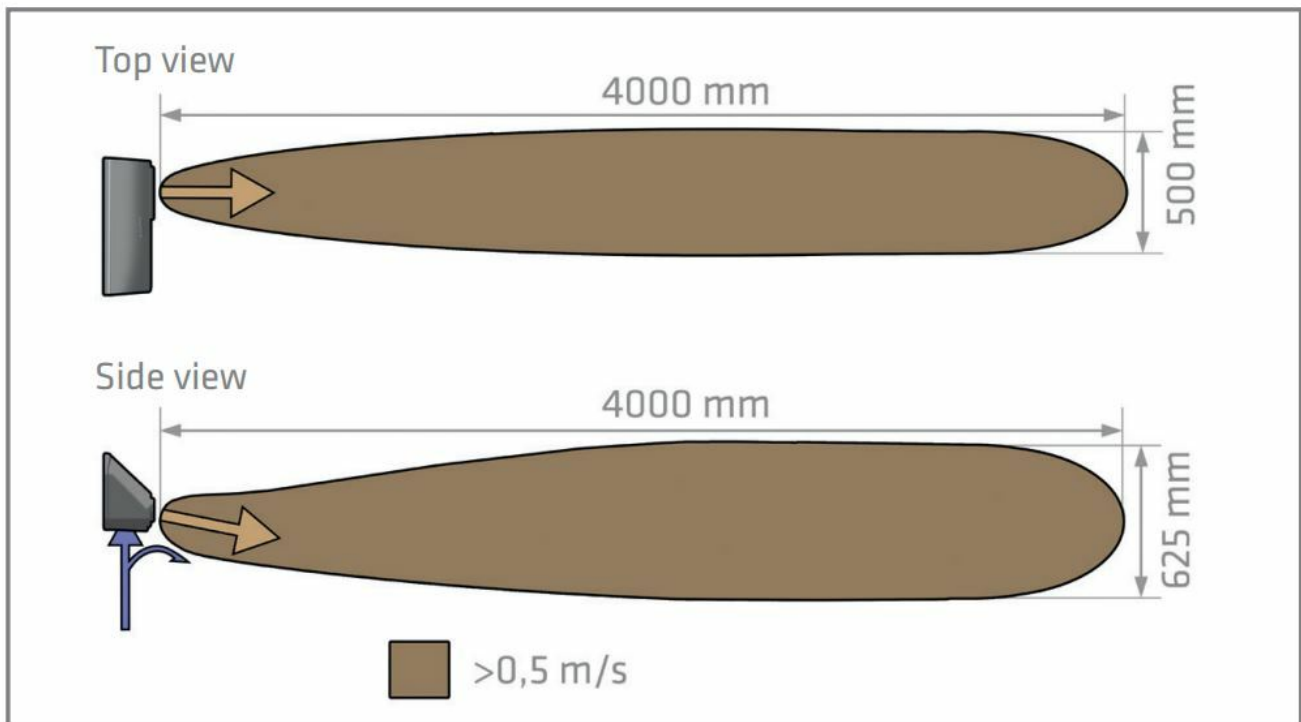

IO 160 WALL ELEMENT

AIRFLOW PATTERN

VILPE® IO 125 without reduction piece
Airflow 30 l/s (108 m³/h)

Vilpe Oy Ab

Kauppatie 9, FI-65610 Mustasaari
Telephone +358 20 123 3200

06.06.2024

Sales & Technical Support | FI +358 20 123 3233 | EN +358 20 123 3222 | RU +358 20 123 3290 | SE +46 70 511 2020 | PL +48 71 740 2623
myynti@sktuote.fi | sales@sktuote.fi

FI: Pidätämme oikeuden muutoksiin ilman ennakkoilmoitusta.
SE: Vi reserverar oss för eventuella ändringar och fel i produktinformationen.
EN: We reserve the right to change these terms and conditions at any time.

RU: Мы оставляем за собой право на внесение изменений без предварительного уведомления.
PL: Zachowujemy prawo do zmian bez wcześniejszej informacji.
DE: Technische Änderungen behalten wir uns ohne vorherige Ankündigung vor.