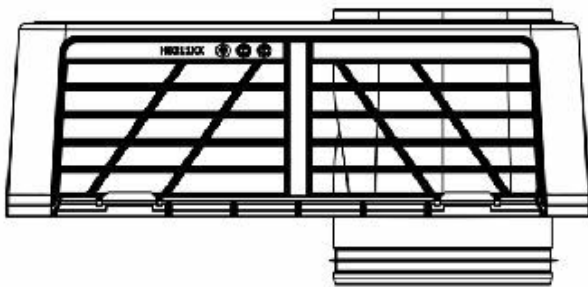

## IO 160 WALL ELEMENT

VILPE® IO 160 wall element (with reduction piece)

VILPE® IO 160 wall element

VILPE® IO 125 wall element