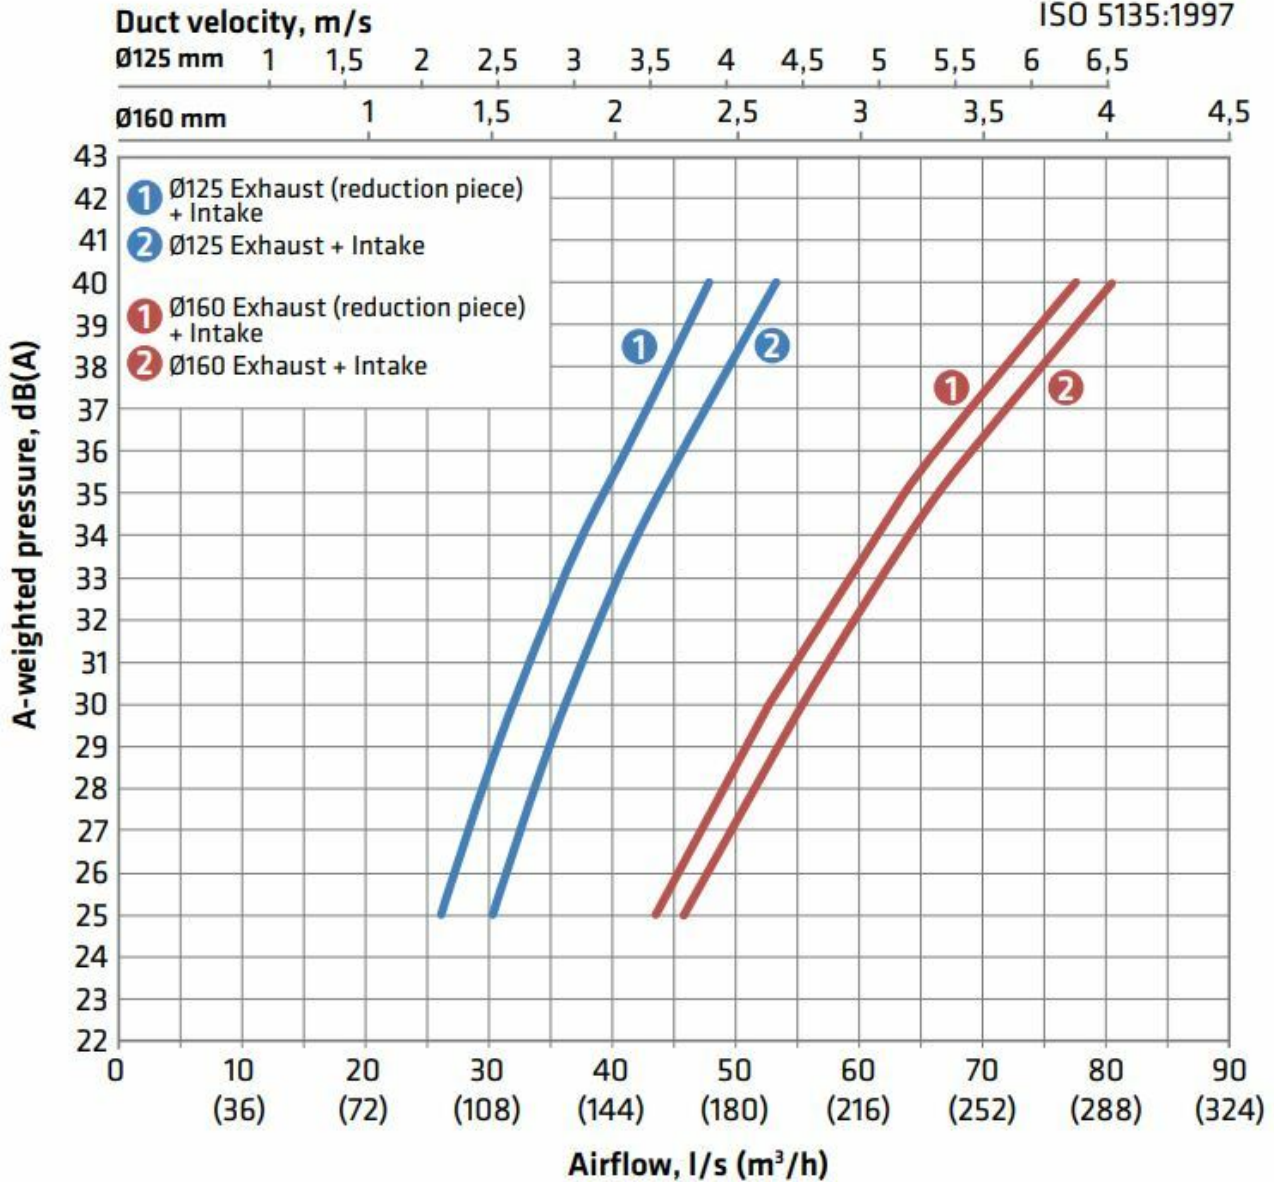

IO 160 WALL ELEMENT

FLOW NOISE

EN 12238:2001
ISO 5135:1997

Vilpe Oy Ab

Kauppatie 9, FI-65610 Mustasaari
Telephone +358 20 123 3200

06.06.2024

Sales & Technical Support | FI +358 20 123 3233 | EN +358 20 123 3222 | RU +358 20 123 3290 | SE +46 70 511 2020 | PL +48 71 740 2623
myynti@sktuote.fi | sales@sktuote.fi

FI: Pidätämme oikeuden muutoksiin ilman ennakkoilmoitusta.
SE: Vi reserverar oss för eventuella ändringar och fel i produktinformationen.
EN: We reserve the right to change these terms and conditions at any time.

RU: Мы оставляем за собой право на внесение изменений без предварительного уведомления.
PL: Zachowujemy prawo do zmian bez wcześniejszej informacji.
DE: Technische Änderungen behalten wir uns ohne vorherige Ankündigung vor.