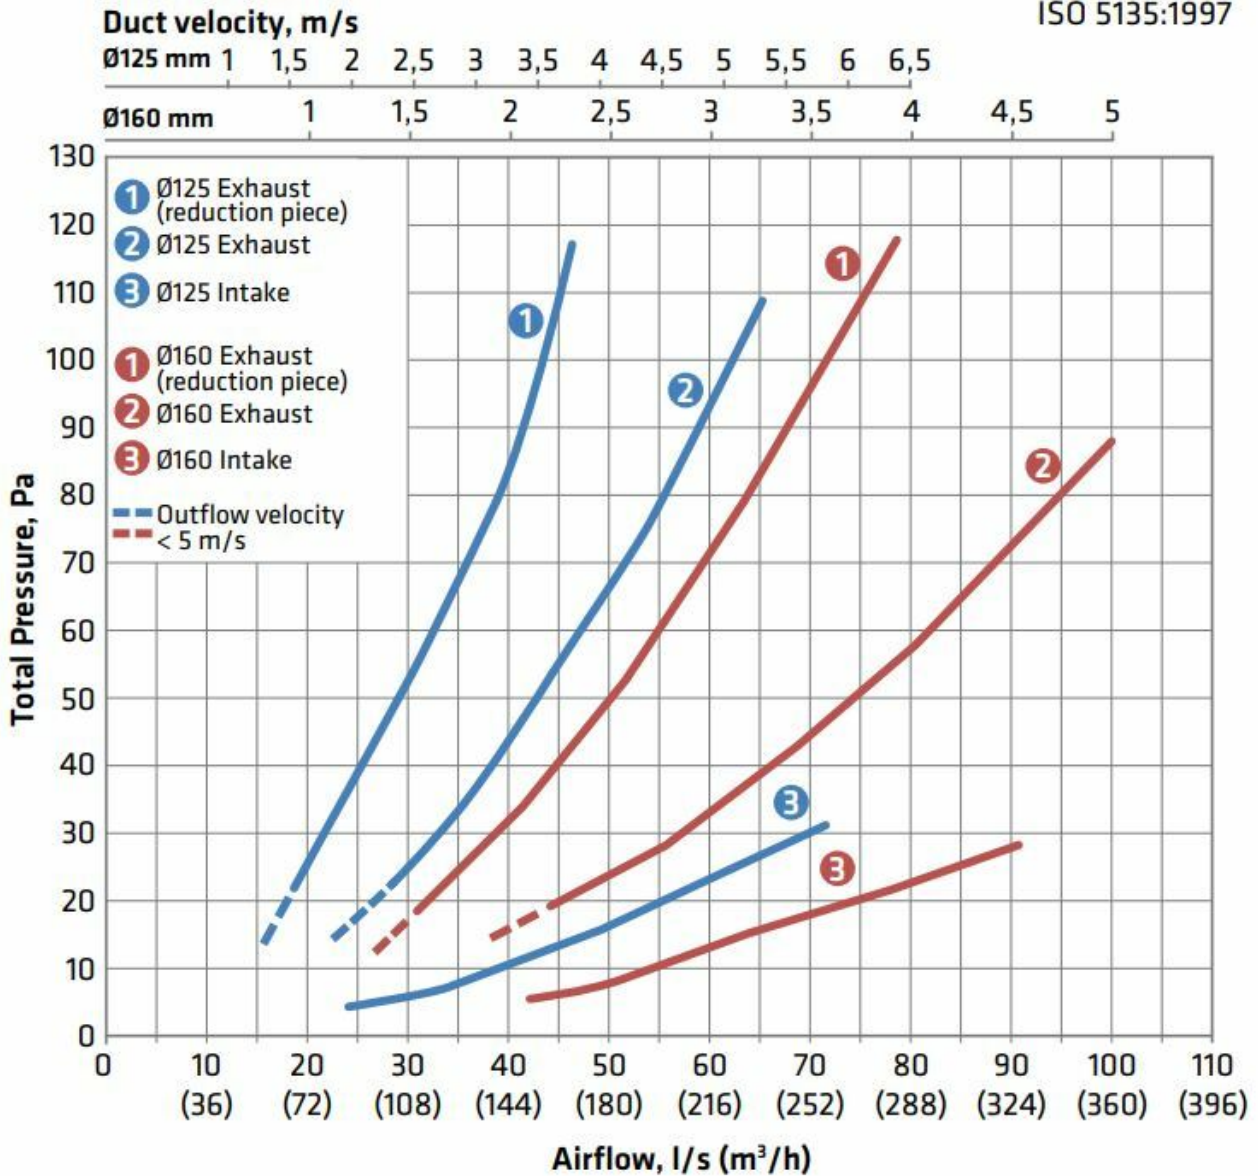

IO 160 WALL ELEMENT

PERFORMANCE AND FLOW DATA

EN 12238:2001
ISO 5135:1997

Vilpe Oy Ab

Kauppatie 9, FI-65610 Mustasaari
Telephone +358 20 123 3200

06.06.2024

Sales & Technical Support | FI +358 20 123 3233 | EN +358 20 123 3222 | RU +358 20 123 3290 | SE +46 70 511 2020 | PL +48 71 740 2623
myynti@sktuote.fi | sales@sktuote.fi

FI: Pidätämme oikeuden muutoksiin ilman ennakkoilmoitusta.
SE: Vi reserverar oss för eventuella ändringar och fel i produktinformationen.
EN: We reserve the right to change these terms and conditions at any time.

RU: Мы оставляем за собой право на внесение изменений без предварительного уведомления.
PL: Zachowujemy prawo do zmian bez wcześniejszej informacji.
DE: Technische Änderungen behalten wir uns ohne vorherige Ankündigung vor.