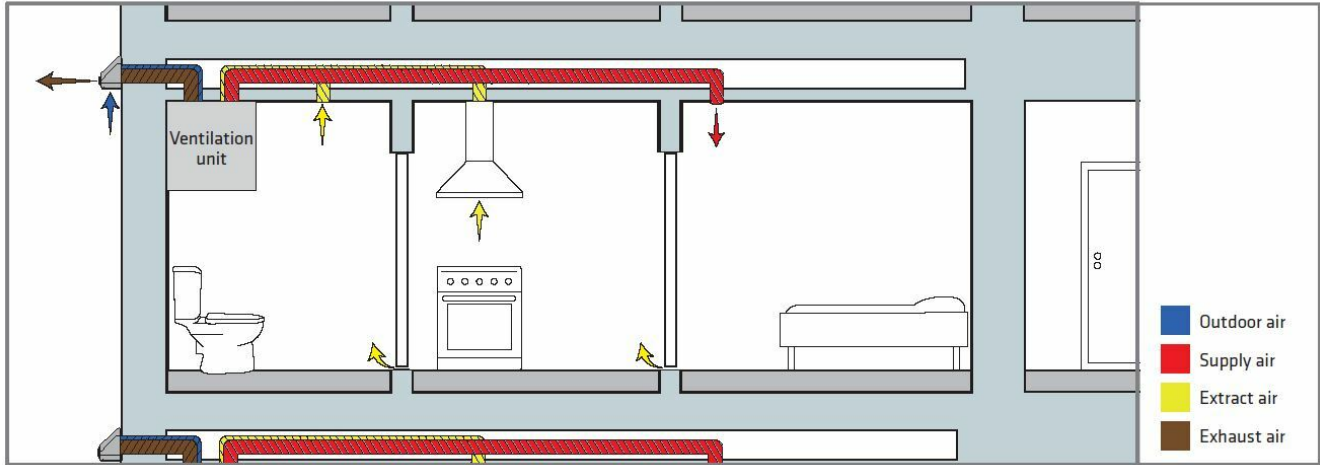

IO 160 WALL ELEMENT

AIR VENTILATION

An example of a ventilation system in an apartment with VILPE® IO wall element.

Vilpe Oy Ab

Kauppatie 9, FI-65610 Mustasaari
Telephone +358 20 123 3200

Sales & Technical Support | FI +358 20 123 3233 | EN +358 20 123 3222 | RU +358 20 123 3290 | SE +46 70 511 2020 | PL +48 71 740 2623
myynti@sktuote.fi | sales@sktuote.fi

06.06.2024

FI: Pidätämme oikeuden muutoksiin ilman ennakoilmoitusta.
SE: Vi reserverar oss för eventuella ändringar och fel i produktinformationen.
EN: We reserve the right to change these terms and conditions at any time.

RU: Мы оставляем за собой право на внесение изменений без предварительного уведомления.
PL: Zachowujemy prawo do zmian bez wcześniejszej informacji.
DE: Technische Änderungen behalten wir uns ohne vorherige Ankündigung vor.