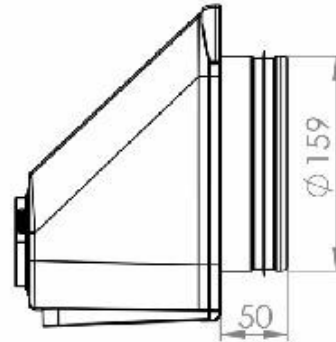

## IO 160 WALL ELEMENT

VILPE® IO 160 wall element (with reduction piece)

VILPE® IO 160 wall element

VILPE® IO 125 wall element