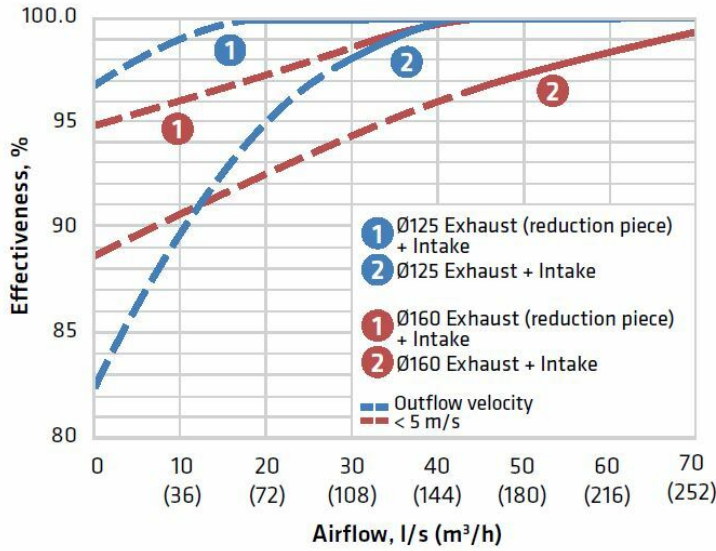

IO 160 WALL ELEMENT

RAIN REJECTION

Rain rejection data for exhaust air. No measurable amount of water in the intake air.

EN 13030:2001

Vilpe Oy Ab

Kauppatie 9, FI-65610 Mustasaari
Telephone +358 20 123 3200

06.06.2024

Sales & Technical Support | FI +358 20 123 3233 | EN +358 20 123 3222 | RU +358 20 123 3290 | SE +46 70 511 2020 | PL +48 71 740 2623
myynti@sktuote.fi | sales@sktuote.fi

FI: Pidätämme oikeuden muutoksiin ilman ennakkoilmoitusta.
SE: Vi reserverar oss för eventuella ändringar och fel i produktinformationen.
EN: We reserve the right to change these terms and conditions at any time.

RU: Мы оставляем за собой право на внесение изменений без предварительного уведомления.
PL: Zachowujemy prawo do zmian bez wcześniejszej informacji.
DE: Technische Änderungen behalten wir uns ohne vorherige Ankündigung vor.