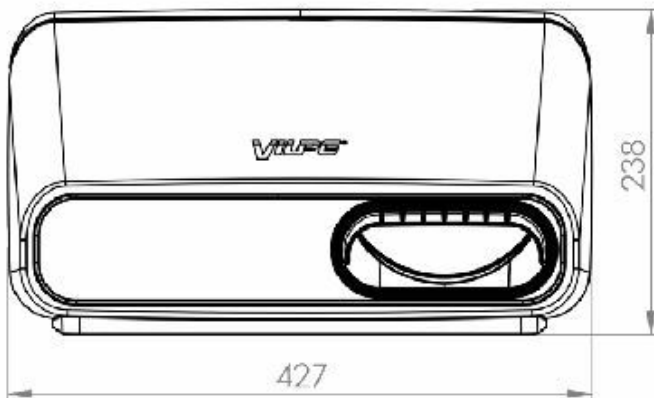

IO 160 WALL ELEMENT

VILPE® IO 160 wall element (with reduction piece)