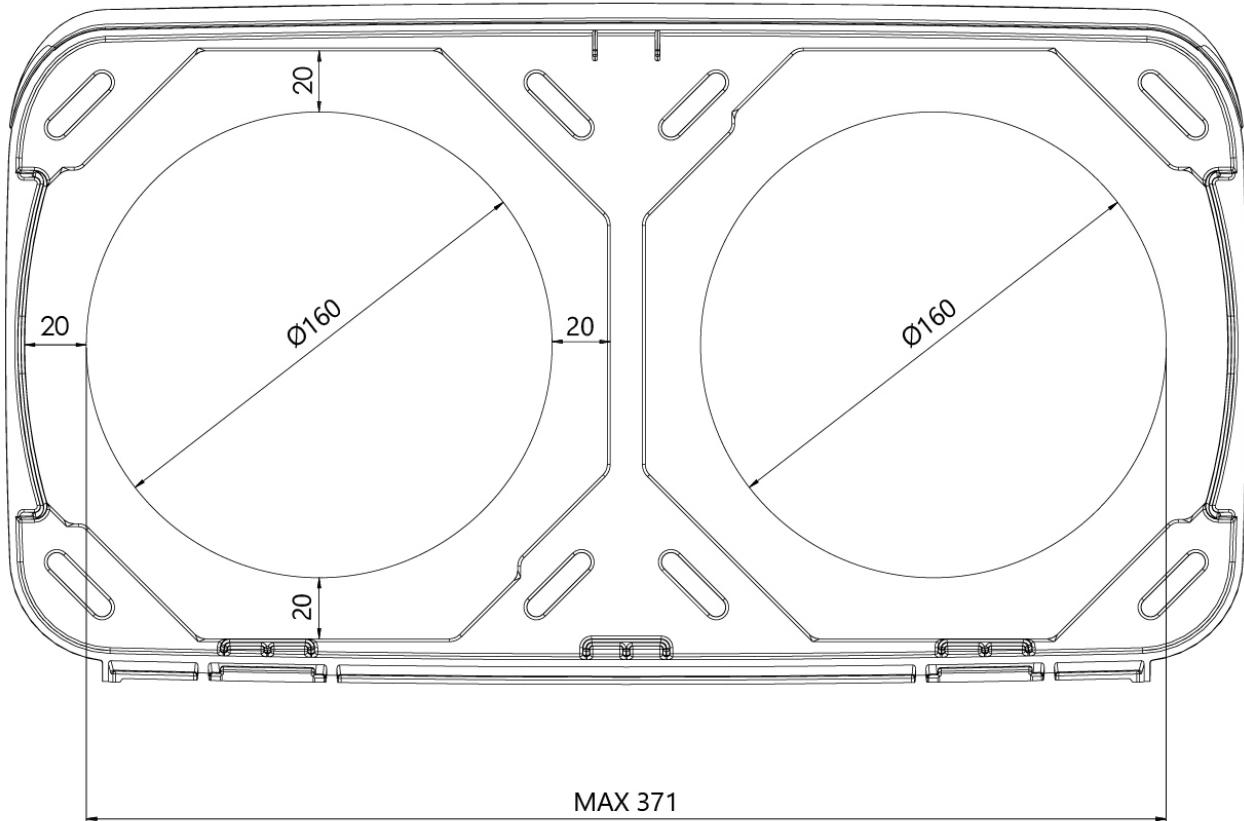

IO 160 WALL ELEMENT

Vilpe Oy Ab

Kauppatie 9, FI-65610 Mustasaari
Telephone +358 20 123 3200

06.06.2024

Sales & Technical Support | FI +358 20 123 3233 | EN +358 20 123 3222 | RU +358 20 123 3290 | SE +46 70 511 2020 | PL +48 71 740 2623
myynti@sktuote.fi | sales@sktuote.fi

FI: Pidätämme oikeuden muutoksiin ilman ennakkoilmoitusta.
SE: Vi reserverar oss för eventuella ändringar och fel i produktinformationen.
EN: We reserve the right to change these terms and conditions at any time.

RU: Мы оставляем за собой право на внесение изменений без предварительного уведомления.
PL: Zachowujemy prawo do zmian bez wcześniejszej informacji.
DE: Technische Änderungen behalten wir uns ohne vorherige Ankündigung vor.