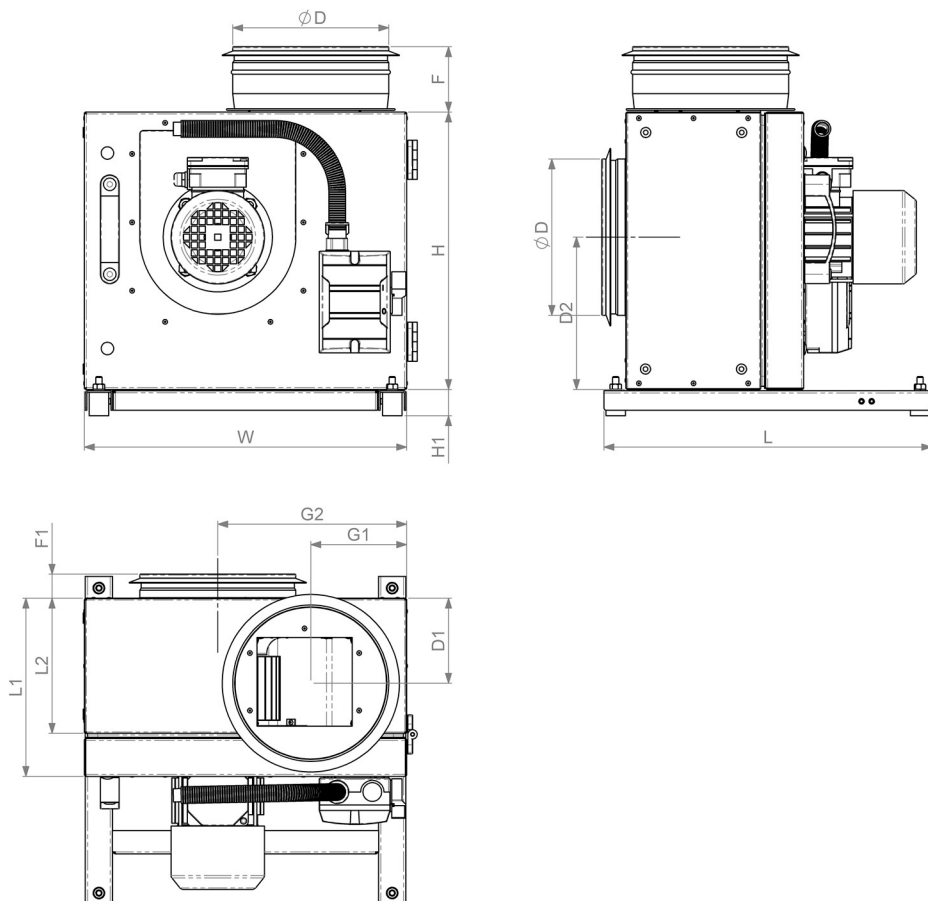

# KF-T120-225-4L3

Art.no: [FAN000029](#)

Product category: Kitchen Fans

## Technical data

PACKING	
Weight	38 kg
ELECTRICAL DATA	
Rated power	750 W
Rated current	1.93 A
Phases	3~ ~
Voltage	400 V
Frequency	50 Hz

FAN	
Motor type	AC
IP Class	IP55
Impeller type	Forwards curved
CASING	
Material	Galvanized steel
IP Class	IP54
Operation environment	Outdoors
Operating air temperature	-40 .. 120 °C

Dimensions

L [mm]	W [mm]	H [mm]	ØD [mm]	L1 [mm]	L2 [mm]	F [mm]	F1 [mm]	H1 [mm]	D1 [mm]	D2 [mm]	G1 [mm]
500	537	456	250	277	222	83	42	34	132	253	161
G2 [mm]											
320											