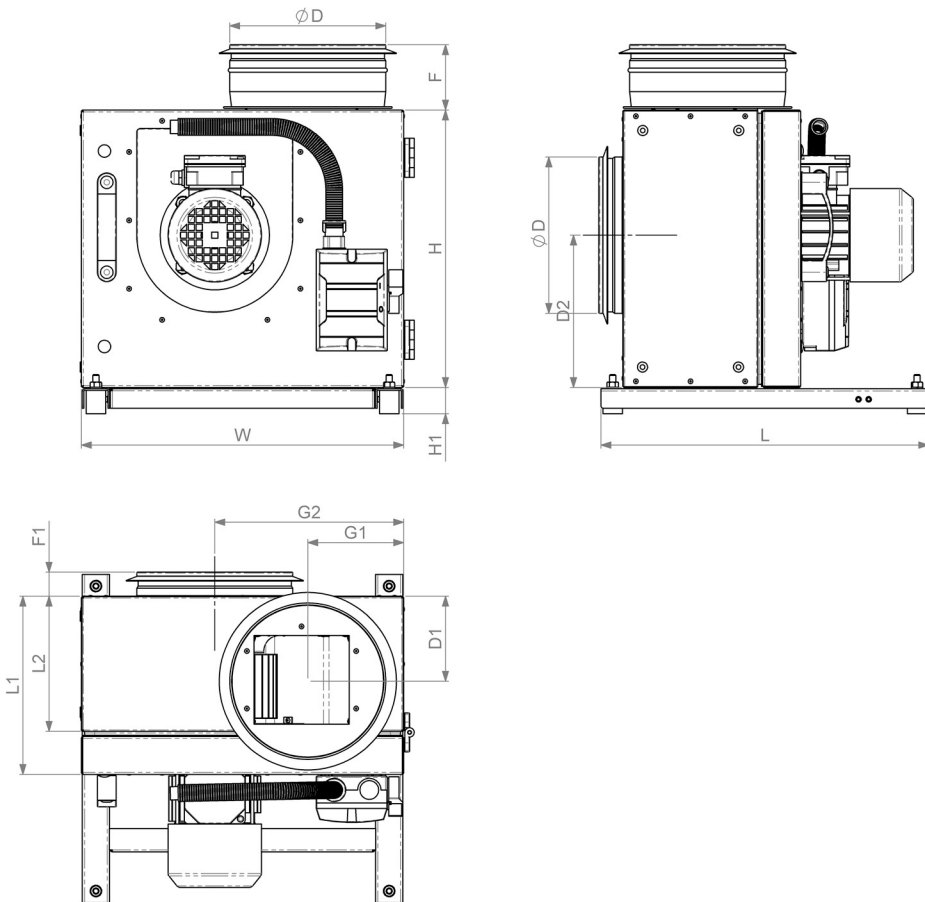

KF-T120-355-4 L3

Art.no: [FAN000568](#)

Product category: Kitchen Fans

Technical data

PACKING	
Weight	55 kg
ELECTRICAL DATA	
Rated power	370 W
Rated current	1.1 A
Phases	3~ ~
Voltage	400 V
Frequency	50 Hz

FAN	
Motor type	AC
IP Class	IP55
Impeller type	Backwards curved
CASING	
Material	Galvanized steel
IP Class	IP54
Operation environment	Outdoors
Operating air temperature	-40 .. 120 °C

Dimensions

L [mm]	W [mm]	H [mm]	ØD [mm]	L1 [mm]	L2 [mm]	F [mm]	F1 [mm]	H1 [mm]	D1 [mm]	D2 [mm]	G1 [mm]
620	770	655	400	340	285	193	71	34	170	370	211
G2 [mm]											
455											