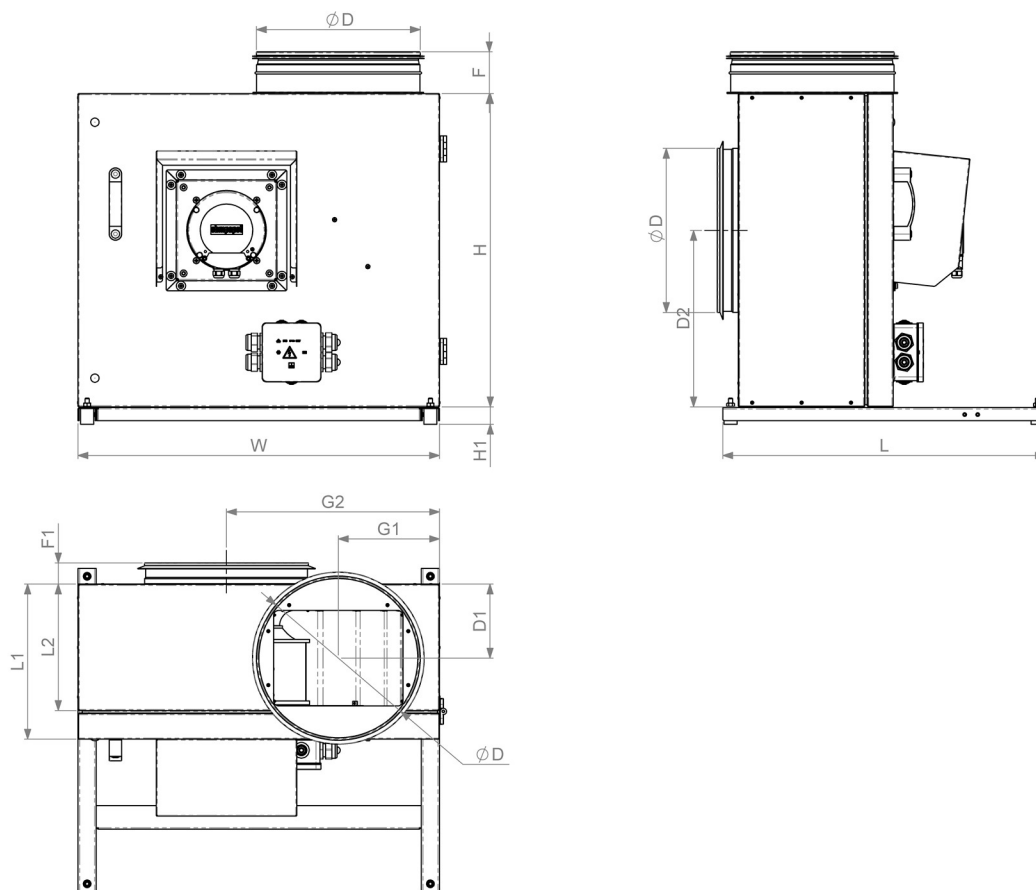

KF-T120 B 355 EC

Art.no: [FAN000562](#)

Product category: Kitchen Fans

Technical data

PACKING	
Weight	48 kg
ELECTRICAL DATA	
Rated power	270 W
Rated current	1.2 A
Phases	1N~ ~
Voltage	230 V
Frequency	50 Hz

FAN	
Motor type	EC
IP Class	IP55
Impeller type	Backwards curved
CASING	
Material	Galvanized steel
IP Class	IP54
Operation environment	Outdoors
Operating air temperature	-40 .. 120 °C

Dimensions

L [mm]	W [mm]	H [mm]	ϕD [mm]	L1 [mm]	L2 [mm]	F [mm]	F1 [mm]	H1 [mm]	D1 [mm]	D2 [mm]	G1 [mm]
620	770	655	400	339	285	190	71	33	163	370	211
G2 [mm]											
455											