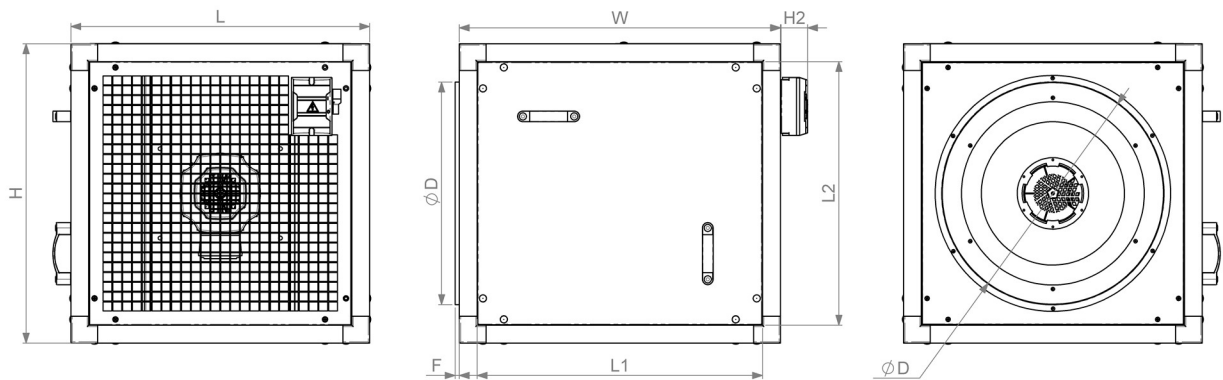

KUB 355-4L3 T120

Art.no: [FAN000032](#)

Product category: Kitchen Fans

Technical data

PACKING	
Weight	36 kg
ELECTRICAL DATA	
Rated power	370 W
Rated current	0.44 A
Phases	3~ ~
Voltage	400 V
Frequency	50, 60 Hz

FAN	
Motor type	AC
IP Class	IP55
Impeller type	Backwards curved
CASING	
Material	Galvanized steel
IP Class	IP54
Operation environment	Outdoors under roof
Operating air temperature	-40 .. 40 °C

Dimensions

L [mm]	W [mm]	H [mm]	ØD [mm]	L1 [mm]	L2 [mm]	F [mm]	H2 [mm]
500	500	500	355	420	420	9	61