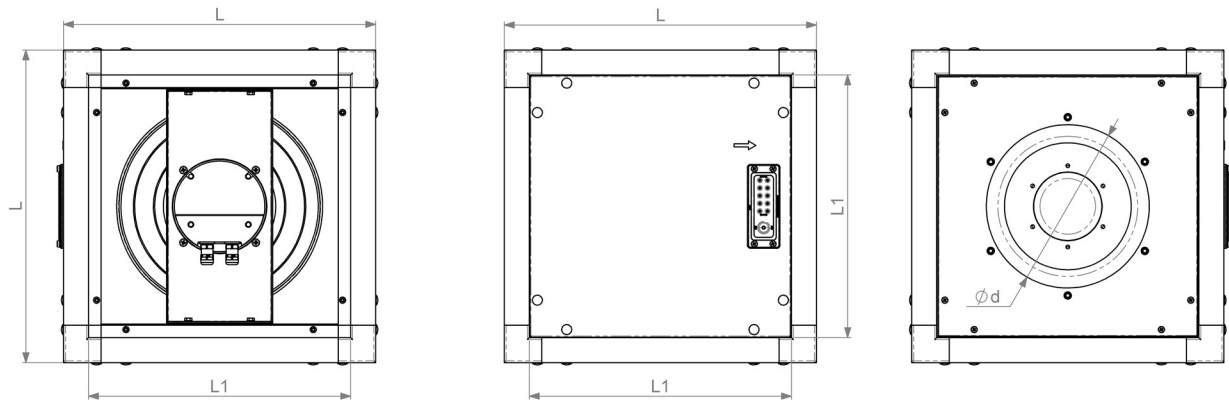

KUB 50-355 EKO

Art.no: [FAN000074](#) | Product category: Rectangular duct fans

Technical data

PACKING		FAN	
Weight	28 kg	Motor type	EC
ELECTRICAL DATA		IP Class	IP54
Rated power	370 W	Impeller type	Backwards curved
Rated current	1.65 A	CASING	
Phases	1N~ ~	Material	Galvanized steel
Voltage	230 V	IP Class	IP54
Frequency	50, 60 Hz		

Dimensions

L [mm]	L1 [mm]	Ød [mm]
500	420	261