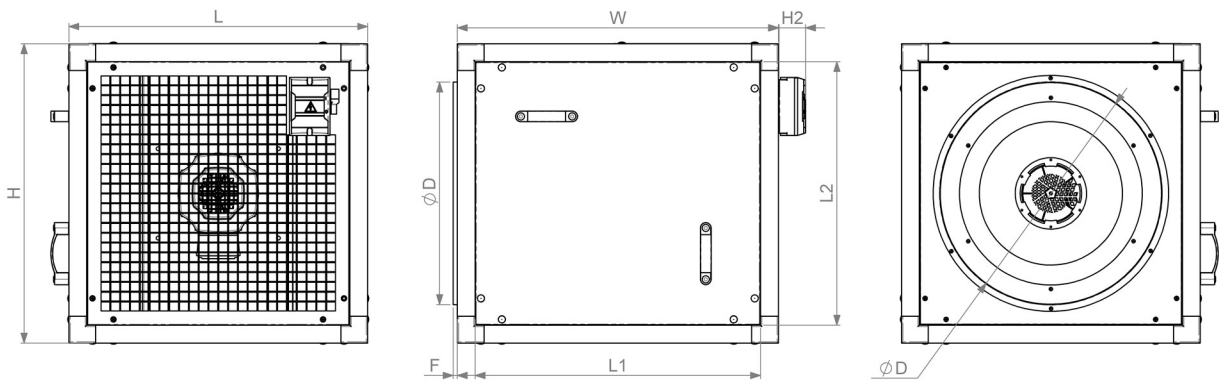

KUB 560-4L3 T120

Art.no: [FAN000036](#) | Product category: Kitchen Fans

Technical data

PACKING		FAN	
Weight	99 kg	Motor type	AC
ELECTRICAL DATA		IP Class	IP55
Rated power	3 kW	Impeller type	Backwards curved
Rated current	6 A	CASING	
Phases	3~ ~	Material	Galvanized steel
Voltage	400 V	IP Class	IP54
Frequency	50, 60 Hz	Operation environment	Outdoors under roof
		Operating air temperature	-40 .. 40 °C

Dimensions

L [mm]	W [mm]	H [mm]	ØD [mm]	L1 [mm]	L2 [mm]	F [mm]	H2 [mm]
800	800	800	560	720	720	9	61