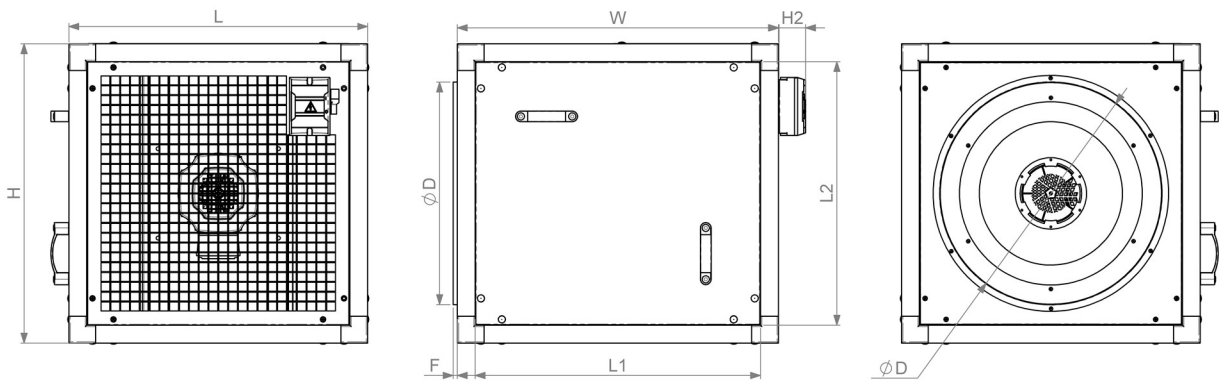

## KUB 630-4L3 T120

Art.no: [FAN000037](#) | Product category: Kitchen Fans

### Technical data

PACKING		FAN	
Weight	148 kg	Motor type	AC
ELECTRICAL DATA		IP Class	IP55
Rated power	5.5 kW	Impeller type	Backwards curved
Rated current	10.7 A	CASING	
Phases	3~ ~	Material	Galvanized steel
Voltage	400 V	IP Class	IP54
Frequency	50, 60 Hz	Operation environment	Outdoors under roof
		Operating air temperature	-40 .. 40 °C

Dimensions

L [mm]	W [mm]	H [mm]	ØD [mm]	L1 [mm]	L2 [mm]	F [mm]	H2 [mm]
866	866	866	630	786	786	9	61