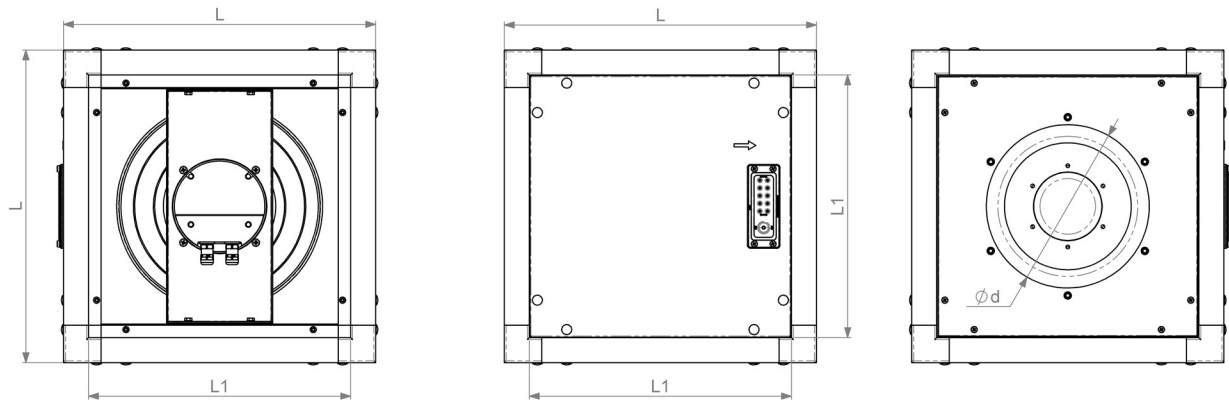

KUB 67-400 EKO

Art.no: [FAN000075](#) | Product category: Rectangular duct fans

Technical data

PACKING		FAN	
Weight	50 kg	Motor type	EC
ELECTRICAL DATA		IP Class	IP55
Rated power	740 W	Impeller type	Backwards curved
Rated current	3.9 A	CASING	
Phases	1N~ ~	Material	Galvanized steel
Voltage	230 V	IP Class	IP54
Frequency	50, 60 Hz		

Dimensions

L [mm]	L1 [mm]	Ød [mm]
670	590	325