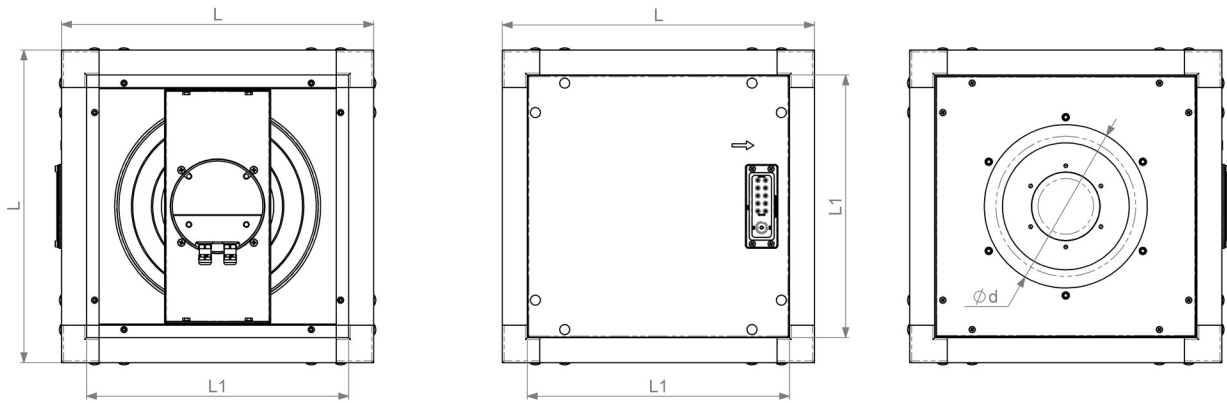

## KUB 67-500 EKO

Art.no: [FAN000076](#) | Product category: Rectangular duct fans

### Technical data

PACKING		FAN	
Weight	51 kg	Motor type	EC
ELECTRICAL DATA		IP Class	IP55
Rated power	1.25 kW	Impeller type	Backwards curved
Rated current	2.1 A	CASING	
Phases	3~ ~	Material	Galvanized steel
Voltage	400 V	IP Class	IP54
Frequency	50, 60 Hz		

Dimensions

L [mm]	L1 [mm]	Ød [mm]
670	590	412