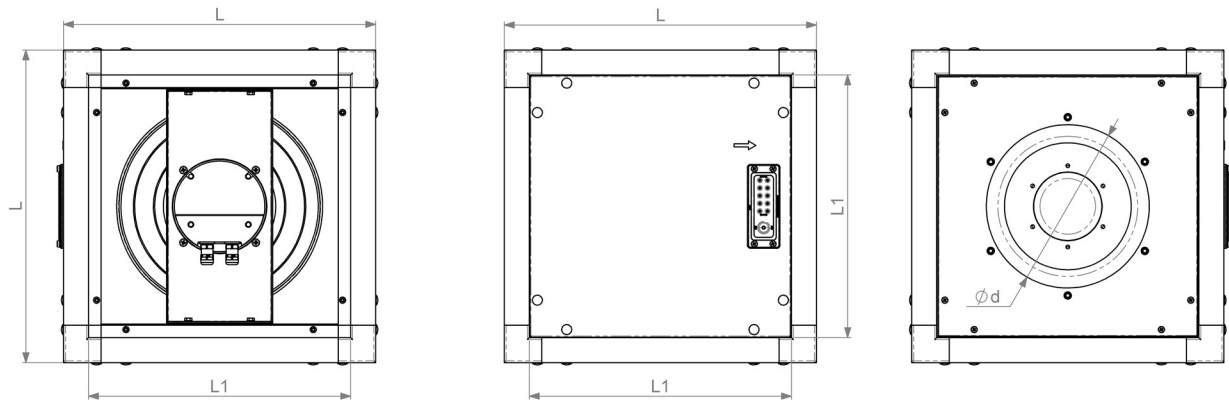

# KUB 80-560 EKO

Art.no: [FAN000077](#) | Product category: Rectangular duct fans

## Technical data

PACKING	
Weight	75 kg
ELECTRICAL DATA	
Rated power	1.5 kW
Rated current	2.6 A
Phases	3~ ~
Voltage	400 V
Frequency	50, 60 Hz

FAN	
Motor type	EC
IP Class	IP55
Impeller type	Backwards curved
CASING	
Material	Galvanized steel
IP Class	IP54

Dimensions

L [mm]	L1 [mm]	Ød [mm]
800	720	461