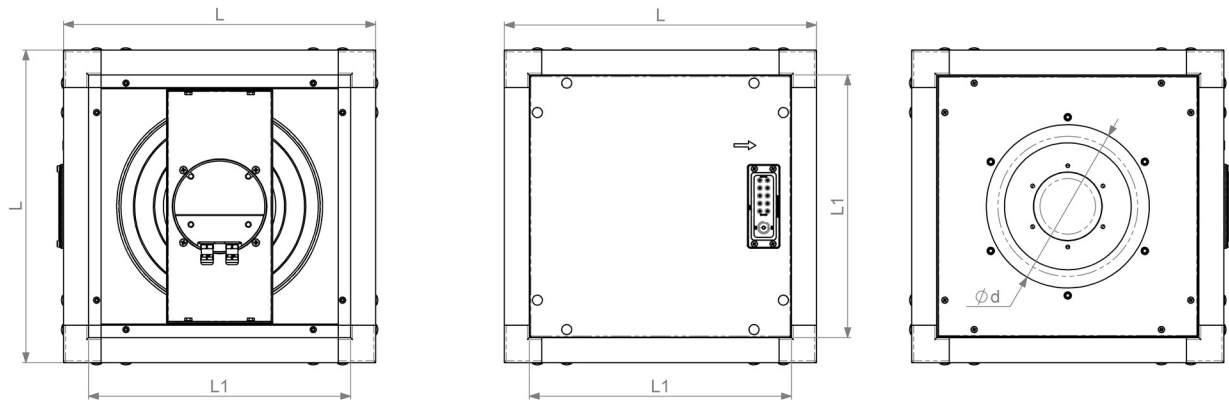

KUB 80-630 EKO

Art.no: [FAN000078](#) | Product category: Rectangular duct fans

Technical data

PACKING		FAN	
Weight	86 kg	Motor type	EC
ELECTRICAL DATA		IP Class	IP55
Rated power	2.8 kW	Impeller type	Backwards curved
Rated current	4.4 A	CASING	
Phases	3~ ~	Material	Galvanized steel
Voltage	400 V	IP Class	IP54
Frequency	50, 60 Hz		

Dimensions

L [mm]	L1 [mm]	Ød [mm]
800	720	512