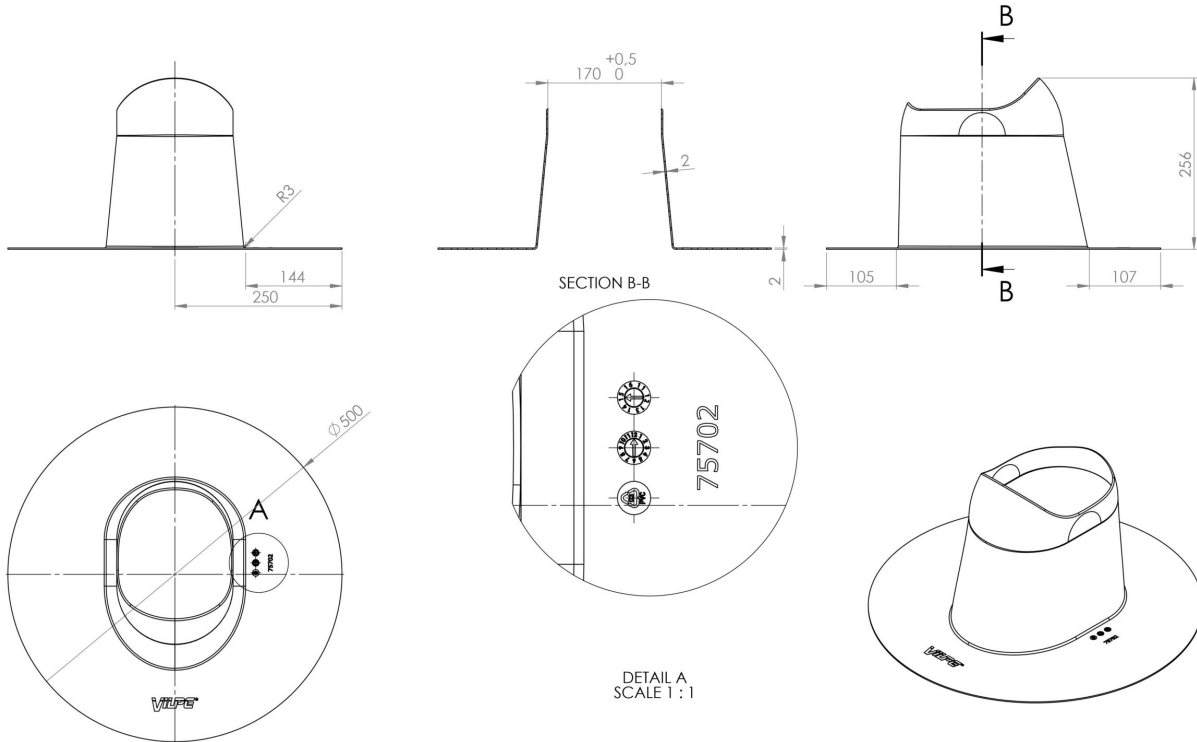

PVC COLLAR FOR TALL FELT PASS-THROUGH

Vilpe Oy Ab

Kauppatie 9, FI-65610 Mustasaari
Telephone +358 20 123 3200

06.06.2024

Sales & Technical Support | FI +358 20 123 3233 | EN +358 20 123 3222 | RU +358 20 123 3290 | SE +46 70 511 2020 | PL +48 71 740 2623
myynti@sktuote.fi | sales@sktuote.fi

FI: Pidätämme oikeuden muutoksiin ilman ennakkoilmoitusta.
SE: Vi reserverar oss för eventuella ändringar och fel i produktinformationen.
EN: We reserve the right to change these terms and conditions at any time.

RU: Мы оставляем за собой право на внесение изменений без предварительного уведомления.
PL: Zachowujemy prawo do zmian bez wcześniejszej informacji.
DE: Technische Änderungen behalten wir uns ohne vorherige Ankündigung vor.