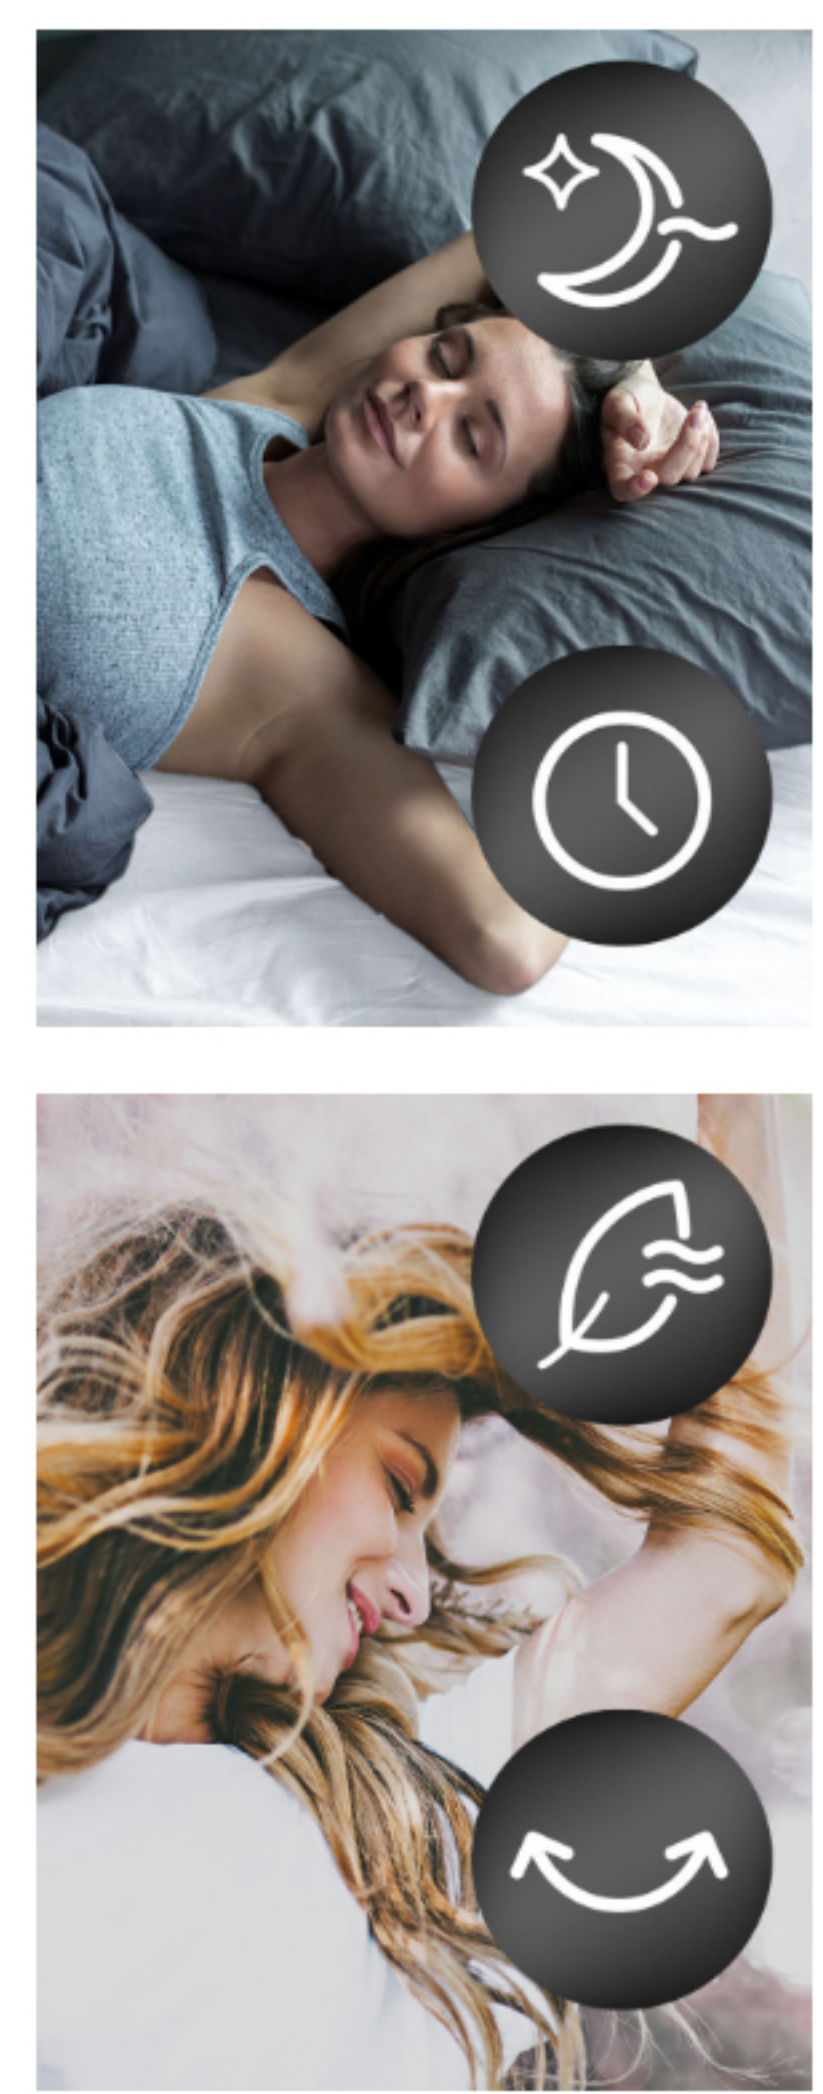

TROTEC
AT HOME

HOME COMFORT

DESIGNER TOWER FAN TVE 39 T

High-quality tower fan with comfort functions

Fresh breeze and smart look

An elegant eye-catcher in black and white: In terms of style, comfort and quality, the tower fan TVE 39 T decisively creates visual highlights. Whether in living room or bedroom, at work or yoga sessions, in sales rooms or in a café – the slim refreshment dispenser guarantees pleasant cooling on hot summer days.

Performance, quality and comfort forming a perfect trio

With its fan power of 45 watts and 6 fan stages, the tower fan TVE 39 T always provides for the optimal amount of cooling fresh air. Powerful wind or gentle breeze – set the wind force to a level that is the most pleasant for you. The optional on-demand 60° oscillation function renders the tower with 108 cm of height suitable for large scale air circulation within the room. Ideal for blowing the room air which has heated up all day out of the window fast as the wind, or for evenly distributing cool breezes throughout the room.

Depending on your personal preference, you can adjust the air exhaust intensity to your individual requirements by using the 3 operating modes "Normal", "Natural wind" and "Night mode". Even more comfort is provided by the quietly running tower fan offering a remote control, a timer function for the time-controlled switch-on and -off, a recessed carrying handle and a convenient memory function for automatically saving the most recently used operating mode selection.

The slim alternative to a pedestal fan