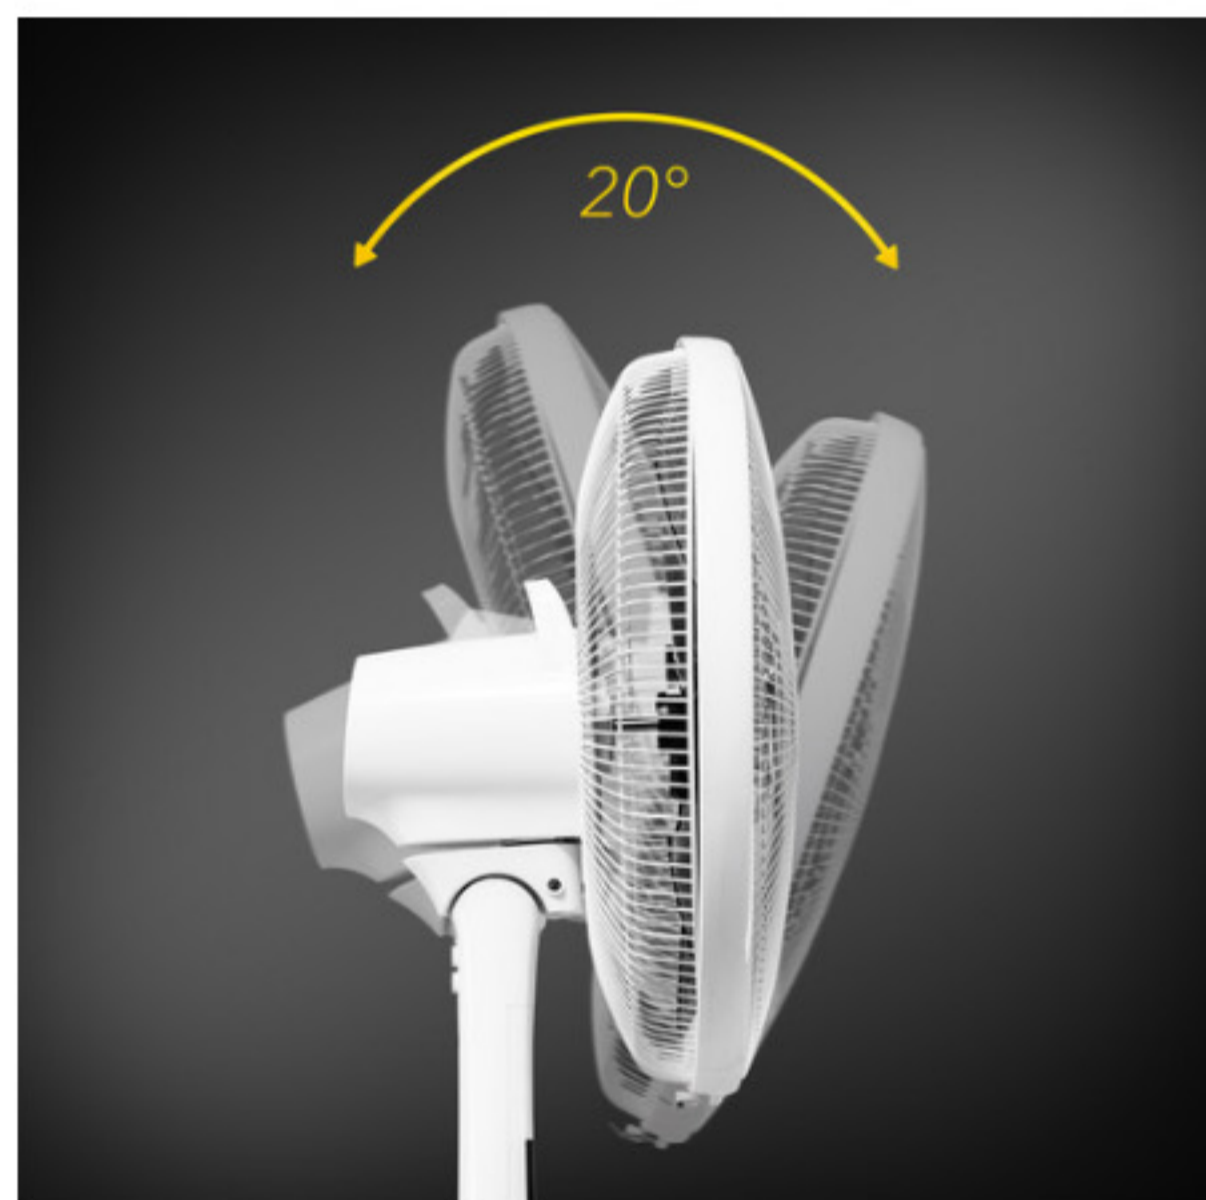

High functionality down to the last detail:

Precise alignment: The inclination angle of the fan head can be adjusted by up to 20°.