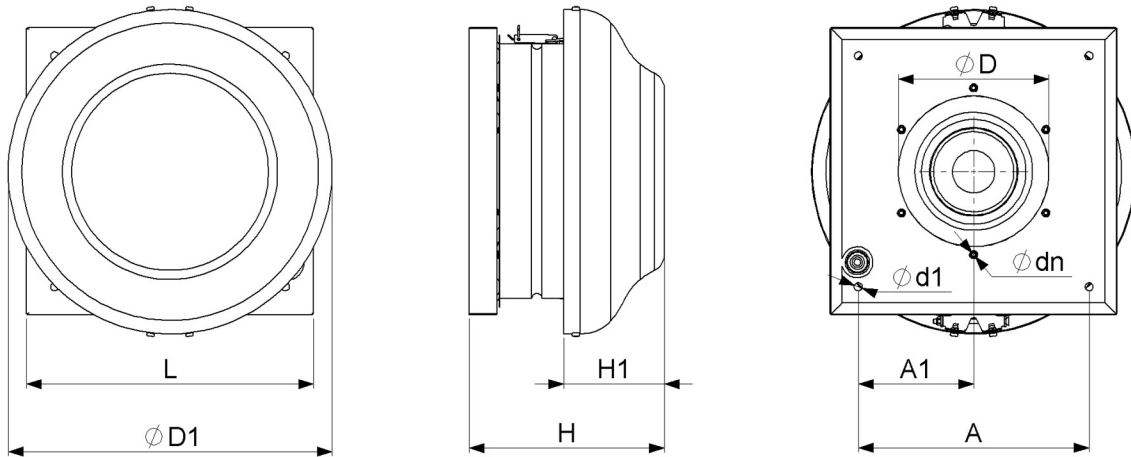

VSA 220 S 3.0

Art.no: [FAN000048](#)

Product category: Roof fans

Technical data

PACKING	
Weight	6.5 kg
ELECTRICAL DATA	
Rated power	67 W
Rated current	0.28 A
Phases	1N~ ~
Voltage	230 V
Frequency	50 Hz

FAN	
Motor type	AC
IP Class	IP44
Impeller type	Backwards curved
CASING	
Material	Galvanized steel
Color	RAL 9005 (Black)
IP Class	IP54
Operation environment	Outdoors
Operating air temperature	-25 .. 55 °C

Ecodesign

	Cold	Average	Warm	
SEC	-52.3	-25.2	-9.74	kWh/m ² a
Class	A+	C	F	
AEC	122	122	122	kWh/a
AHS	5536	2830	1280	kWh/a
Topology	NRVU / BVU			
Recovery type	-			
Type of drive	Multi-speed			
Maximum airflow	302		m ³ /h	
Fan power at max airflow	67		W	
Casing sound power level	55.7		dB(A)	
Reference airflow	0.059		m ³ /s	
Reference pressure	40.2		Pa	
SPI	0.19		W/(m ³ /h)	
Control factor	0.65			
Declared maximum external leakage rates	1		%	
ErP Compliance	2018			
Internet address for disassembly instructions	www.salda.lt			

Dimensions

L [mm]	H [mm]	$\varnothing D$ [mm]	dn	H1 [mm]	A [mm]	A1 [mm]	D1 [mm]	d1 [mm]
405	214	200	M5	109	330	165	450	8