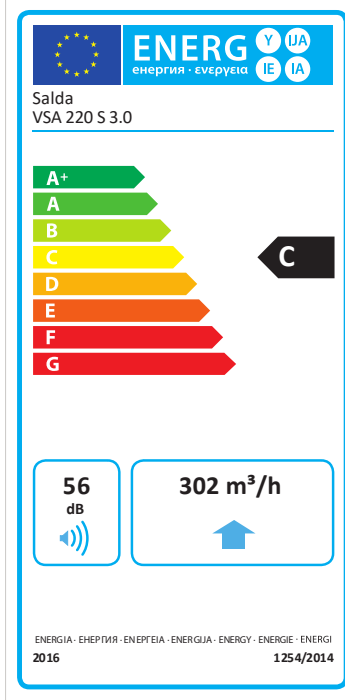

VSA 220 S 3.0

Art.no: [FAN000048](#)

Product category: Roof fans

Technical data

PACKING	
Weight	6.5 kg
ELECTRICAL DATA	
Rated power	67 W
Rated current	0.28 A
Phases	1N~ ~
Voltage	230 V
Frequency	50 Hz

FAN	
Motor type	AC
IP Class	IP44
Impeller type	Backwards curved
CASING	
Material	Galvanized steel
Color	RAL 9005 (Black)
IP Class	IP54
Operation environment	Outdoors
Operating air temperature	-25 .. 55 °C

Ecodesign

	Cold	Average	Warm	
SEC	-52.3	-25.2	-9.74	kWh/m ² a
Class	A+	C	F	
AEC	122	122	122	kWh/a
AHS	5536	2830	1280	kWh/a
Topology	NRVU / BVU			
Recovery type	-			
Type of drive	Multi-speed			
Maximum airflow	302		m ³ /h	
Fan power at max airflow	67		W	
Casing sound power level	55.7		dB(A)	
Reference airflow	0.059		m ³ /s	
Reference pressure	40.2		Pa	
SPI	0.19		W/(m ³ /h)	
Control factor	0.65			
Declared maximum external leakage rates	1		%	
ErP Compliance	2018			
Internet address for disassembly instructions	www.salda.lt			