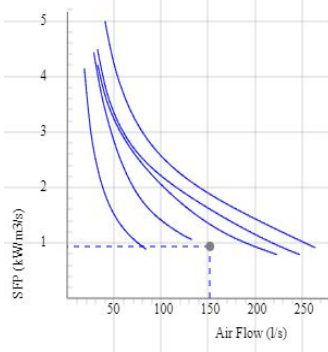

CK 200 B1

- Duct fan with circular connections.
- Proven performance and reliability.
- Compact with high capacity and efficiency.
- Low sound levels.
- Operational in both 50 and 60 Hz.
- Impeller with backward curved blades.
- The external rotor motor has maintenance-free sealed ball-bearings and is very energy efficient.
- For speed control a transformer or electronic speed controller can be connected.
- Integrated motor protection.
- Junction box has enclosure class IP 54.
- Fan housing is manufactured from galvanized sheet steel.
- The fan is intended to be installed in a duct system.
- A duct connected fan can be installed outside or in damp environments.
- Easy installation in any position.

Accessories

- VRTE C
- VRDE 1,5
- VRS 1.5
- MB
- MK 200
- BSV 200
- RSK 200
- YG 200
- VK 200
- FLK 200
- FLF 200
- LDC 200

Voltage steps

1	2	3	4	5
80V	110V	135V	165V	230V

TECHNICAL DATA

	7000057 CK 200 B1 aut tp	7000016 CK 200 B1 man tp
Voltage	230 V	230 V
Phase	1 ~	1 ~
Frequency	50 Hz	50 Hz
Optional frequency	60 Hz	60 Hz
Power	145 W	145 W
Current	0.63 A	0.63 A
Current when speed controlled	0.78 A	0.78 A
Speed	2750 r.p.m.	2750 r.p.m.
Max. temperature of transported air	80 °C	80 °C
Max. temperature of transported air when speed controlled	65 °C	65 °C
Sound pressure level at 3 m	45 dB(A)	45 dB(A)
Weight	4.7 kg	4.7 kg
Enclosure class	44 IP	44 IP
Insulation class, motor	F	F
Capacitor	5 µF	5 µF
Duct connection	200 mm	200 mm
Max. flow @ 0Pa	271 l/s	271 l/s
Max. pressure	530 Pa	530 Pa
Voltage range	220-240 V	220-240 V

DIMENSIONS