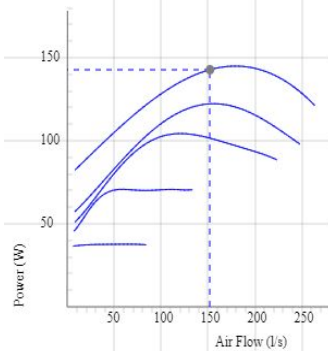

CK 200 B1

- Duct fan with circular connections.
- Proven performance and reliability.
- Compact with high capacity and efficiency.
- Low sound levels.
- Operational in both 50 and 60 Hz.
- Impeller with backward curved blades.
- The external rotor motor has maintenance-free sealed ball-bearings and is very energy efficient.
- For speed control a transformer or electronic speed controller can be connected.
- Integrated motor protection.
- Junction box has enclosure class IP 54.
- Fan housing is manufactured from galvanized sheet steel.
- The fan is intended to be installed in a duct system.
- A duct connected fan can be installed outside or in damp environments.
- Easy installation in any position.

Accessories

- VRTE C
- VRDE 1,5
- VRS 1.5
- MB
- MK 200
- BSV 200
- RSK 200
- YG 200
- VK 200
- FLK 200
- FLF 200
- LDC 200

Voltage steps

1	2	3	4	5
80V	110V	135V	165V	230V

TECHNICAL DATA

	7000057 CK 200 B1 aut tp	7000016 CK 200 B1 man tp
Voltage	230 V	230 V
Phase	1 ~	1 ~
Frequency	50 Hz	50 Hz
Optional frequency	60 Hz	60 Hz
Power	145 W	145 W
Current	0.63 A	0.63 A
Current when speed controlled	0.78 A	0.78 A
Speed	2750 r.p.m.	2750 r.p.m.
Max. temperature of transported air	80 °C	80 °C
Max. temperature of transported air when speed controlled	65 °C	65 °C
Sound pressure level at 3 m	45 dB(A)	45 dB(A)
Weight	4.7 kg	4.7 kg
Enclosure class	44 IP	44 IP
Insulation class, motor	F	F
Capacitor	5 µF	5 µF
Duct connection	200 mm	200 mm
Max. flow @ 0Pa	271 l/s	271 l/s
Max. pressure	530 Pa	530 Pa
Voltage range	220-240 V	220-240 V

DIMENSIONS