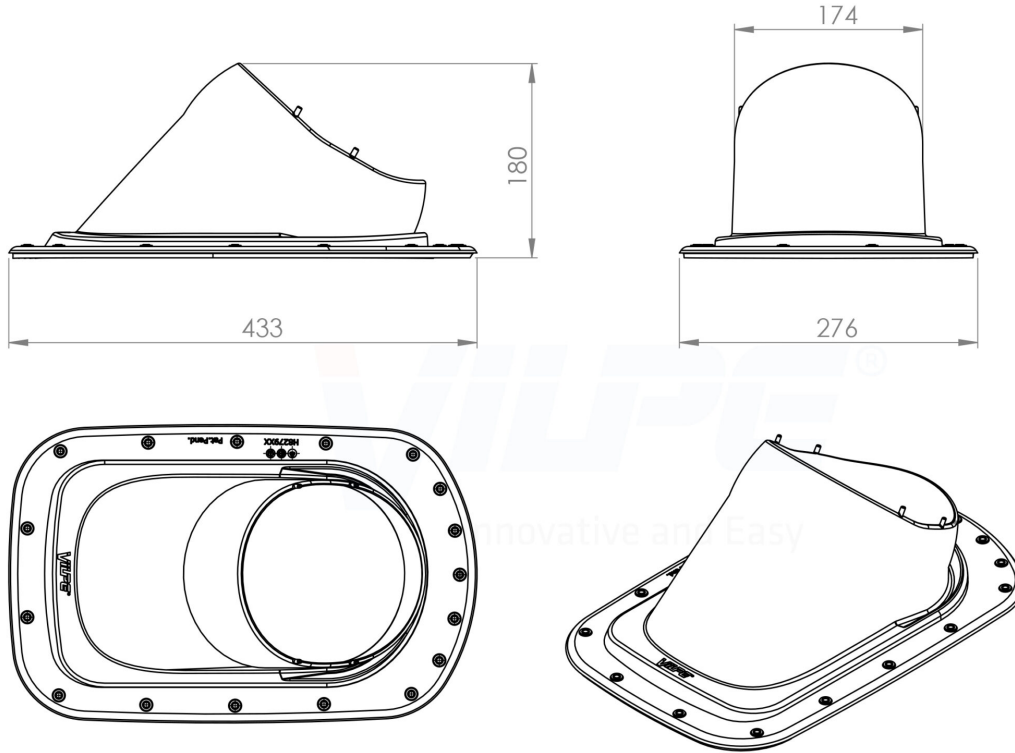

CLASSIC VINO PASS-THROUGH

Copyright © 2014 SK Tuote Oy. All rights reserved.

Vilpe Oy Ab

Kauppatie 9, FI-65610 Mustasaari
Telephone +358 20 123 3200

06.06.2024

Sales & Technical Support | FI +358 20 123 3233 | EN +358 20 123 3222 | RU +358 20 123 3290 | SE +46 70 511 2020 | PL +48 71 740 2623
myynti@sktuote.fi | sales@sktuote.fi

FI: Pidätämme oikeuden muutoksiin ilman ennakoilmoitusta.
SE: Vi reserverar oss för eventuella ändringar och fel i produktinformationen.
EN: We reserve the right to change these terms and conditions at any time.

RU: Мы оставляем за собой право на внесение изменений без предварительного уведомления.
PL: Zachowujemy prawo do zmian bez wcześniejszej informacji.
DE: Technische Änderungen behalten wir uns ohne vorherige Ankündigung vor.