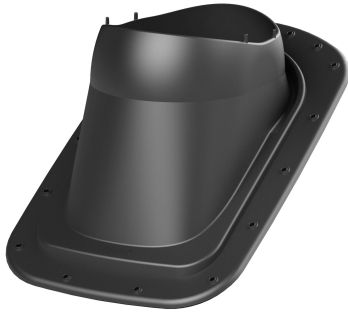

CLASSIC VINO PASS-THROUGH

Color	Black RR33 RAL9005
Product number	746022
LVI Code	7820391
EAN Code	6410457460229
Weight	Gross: 1.125kg, Net: 0.696kg

Description: For plain standing seam roofs or felt roofs (if retrofitted). Can be installed on roofs with pitches between 1:5 (11.5 degrees) and 57 degrees, as its collar is steeper than that of previous models—enabling installation on steeper roofs compared to the original VILPE Classic pass-through. The stylish and angular VILPE Classic Vino Pass-Through is also more elegant on a linear sheet metal roof than its predecessor. The seal on the bottom of the pass-through guarantees a fully waterproof end result, and is attached to the bottom of the flange.

Installing the VILPE Classic Vino Pass-Through is simple and easy: the kit includes all installation materials and clear instructions. The pass-through enables the installation of VILPE roof fans, exhaust pipes, ventilation pipes and antenna pass-throughs onto the roof. Designed for Ø 75, 110, 125 or 160 mm pipes. Sealing compound (not incl.) required for installation on felt roofs.