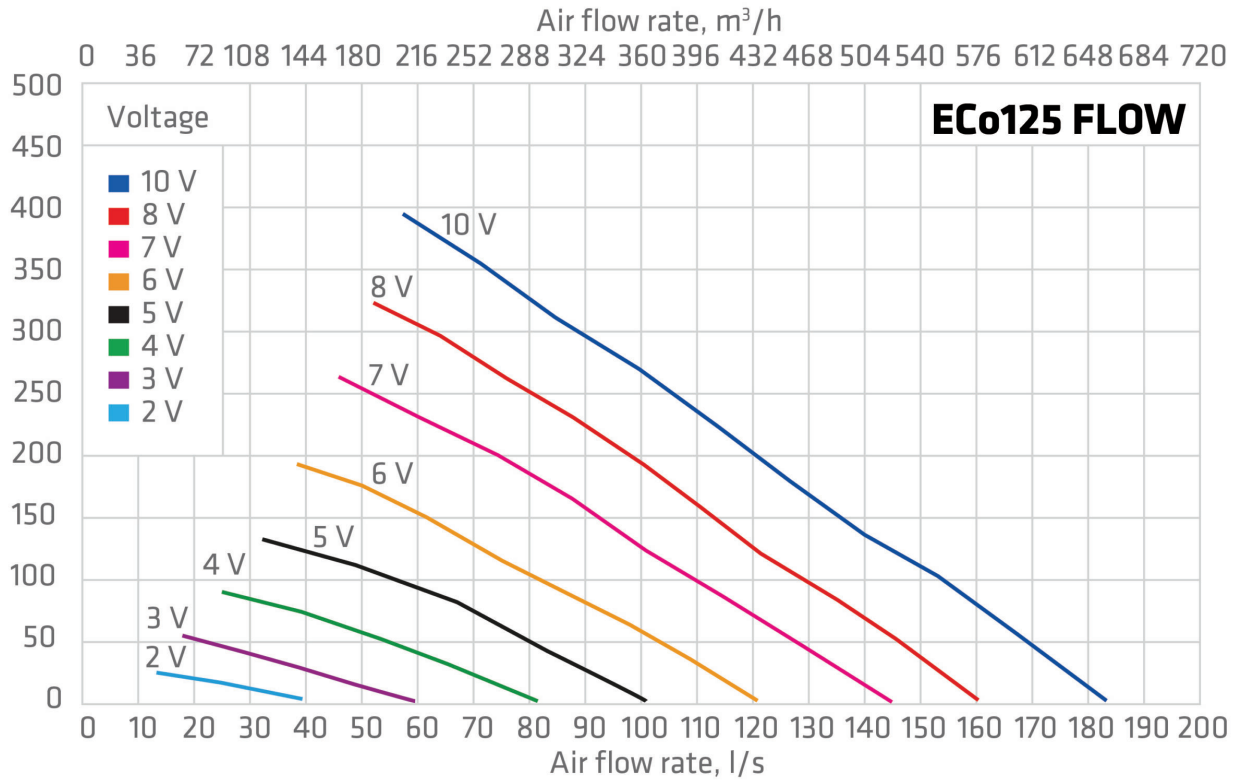

ECO 125S FLOW ROOF FAN + INSTALLATION SET 300 X 300

Vilpe Oy Ab

Kauppatie 9, FI-65610 Mustasaari
Telephone +358 20 123 3200

06.06.2024

Sales & Technical Support | FI +358 20 123 3233 | EN +358 20 123 3222 | RU +358 20 123 3290 | SE +46 70 511 2020 | PL +48 71 740 2623
myynti@sktuote.fi | sales@sktuote.fi

FI: Pidätämme oikeuden muutoksiin ilman ennakkoilmoitusta.
SE: Vi reserverar oss för eventuella ändringar och fel i produktinformationen.
EN: We reserve the right to change these terms and conditions at any time.

RU: Мы оставляем за собой право на внесение изменений без предварительного уведомления.
PL: Zachowujemy prawo do zmian bez wcześniejszej informacji.
DE: Technische Änderungen behalten wir uns ohne vorherige Ankündigung vor.