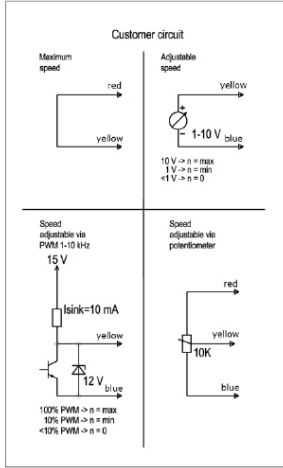

ECO 125S FLOW ROOF FAN + INSTALLATION SET 300 X 300

Speed Controller

Viilpe Oy Ab

Kauppatie 9, FI-65610 Mustasaari
Telephone +358 20 123 3200

06.06.2024

Sales & Technical Support | FI +358 20 123 3233 | EN +358 20 123 3222 | RU +358 20 123 3290 | SE +46 70 511 2020 | PL +48 71 740 2623
myynti@sktuote.fi | sales@sktuote.fi

FI: Pidätämme oikeuden muutoksiin ilman ennakkoilmoitusta.
SE: Vi reserverar oss för eventuella ändringar och fel i produktinformationen.
EN: We reserve the right to change these terms and conditions at any time.

RU: Мы оставляем за собой право на внесение изменений без предварительного уведомления.
PL: Zachowujemy prawo do zmian bez wcześniejszej informacji.
DE: Technische Änderungen behalten wir uns ohne vorherige Ankündigung vor.