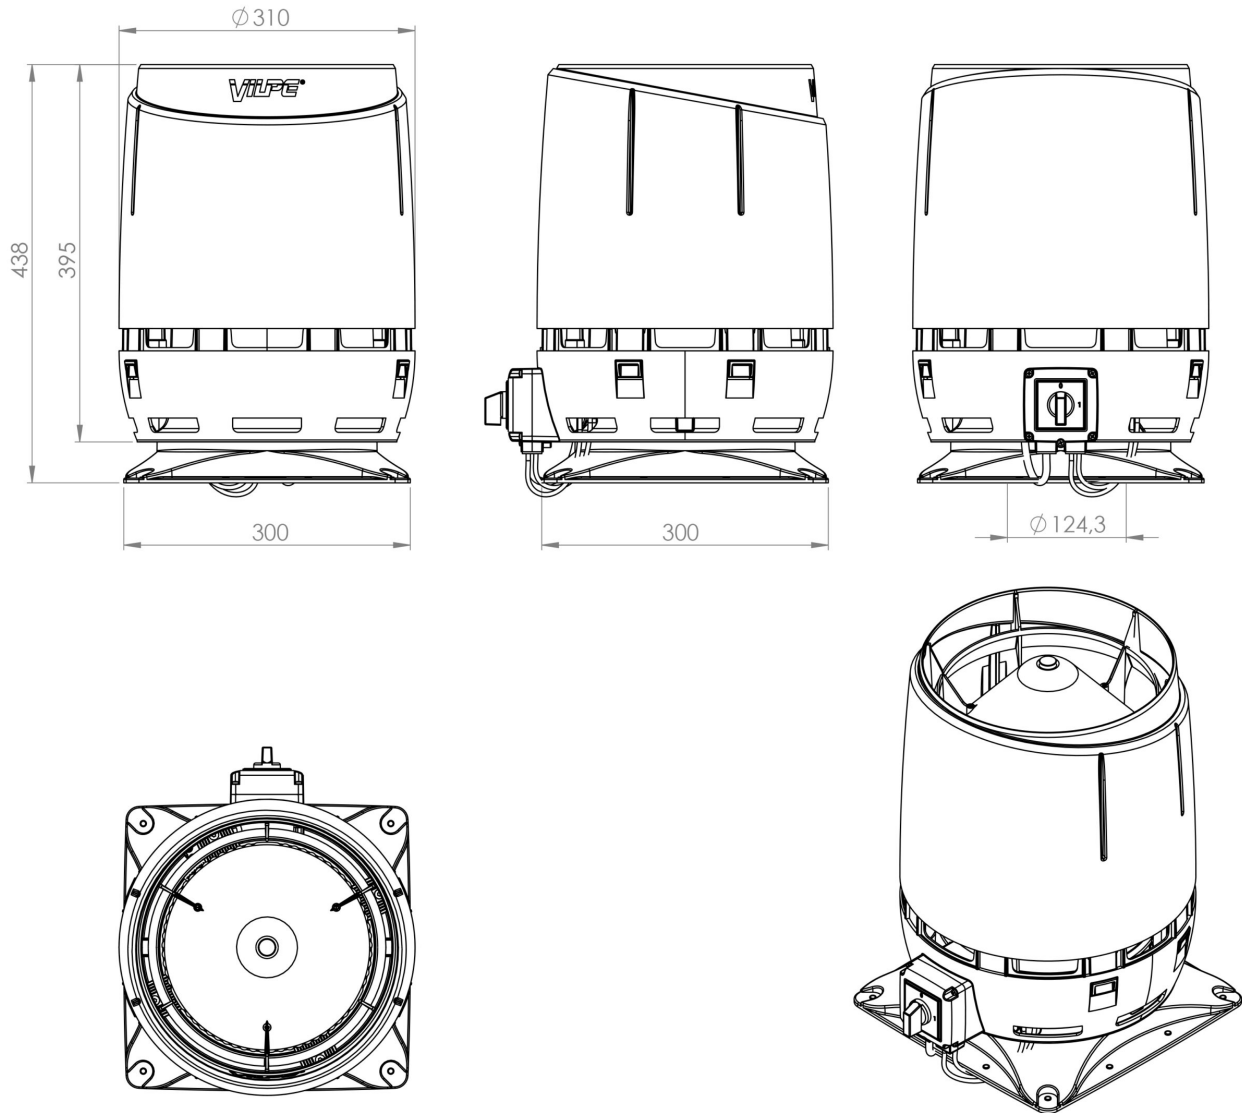

ECO 125S FLOW ROOF FAN + INSTALLATION SET 300 X 300

Copyright © 2018 VILPE Oy. All rights reserved.

Vilpe Oy Ab

Kauppatie 9, FI-65610 Mustasaari
Telephone +358 20 123 3200

06.06.2024

Sales & Technical Support | FI +358 20 123 3233 | EN +358 20 123 3222 | RU +358 20 123 3290 | SE +46 70 511 2020 | PL +48 71 740 2623
myynti@sktuote.fi | sales@sktuote.fi

FI: Pidätämme oikeuden muutoksiin ilman ennakkoiloitusta.
SE: Vi reserverar oss för eventuella ändringar och fel i produktinformationen.
EN: We reserve the right to change these terms and conditions at any time.

RU: Мы оставляем за собой право на внесение изменений без предварительного уведомления.
PL: Zachowujemy prawo do zmian bez wcześniejszej informacji.
DE: Technische Änderungen behalten wir uns ohne vorherige Ankündigung vor.