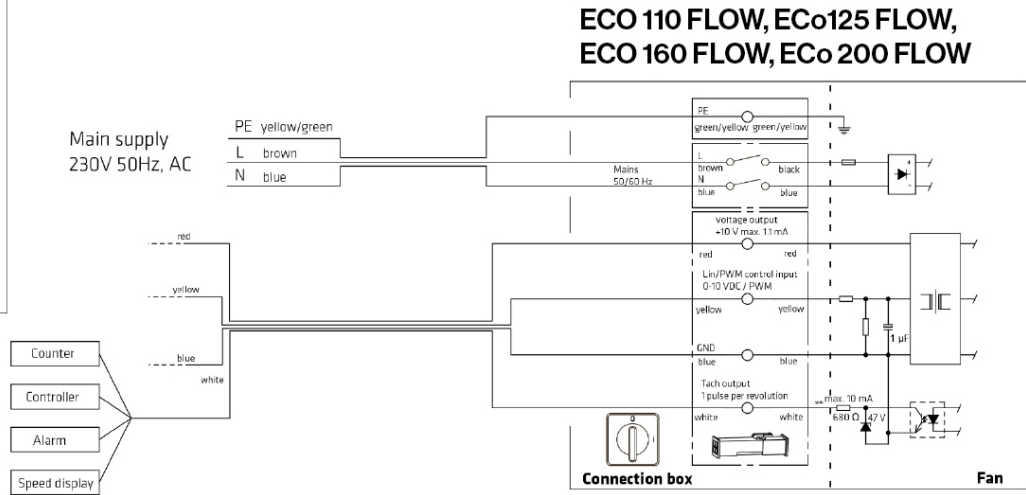

# ECO 125S FLOW ROOF FAN + INSTALLATION SET 300 X 300

Speed Controller