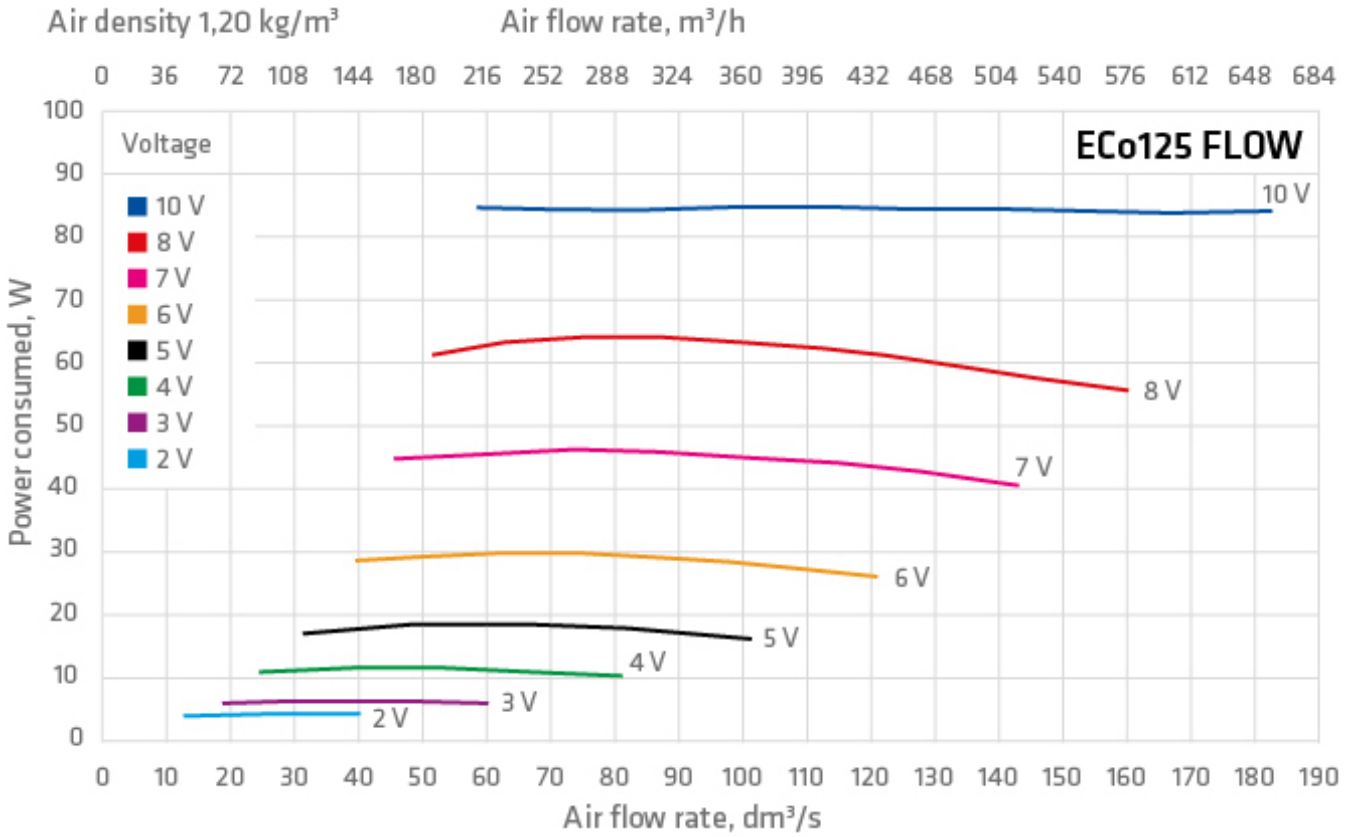

ECO 125S FLOW ROOF FAN + INSTALLATION SET 300 X 300

Vilpe Oy Ab

Kauppatie 9, FI-65610 Mustasaari
Telephone +358 20 123 3200

06.06.2024

Sales & Technical Support | FI +358 20 123 3233 | EN +358 20 123 3222 | RU +358 20 123 3290 | SE +46 70 511 2020 | PL +48 71 740 2623
myynti@sktuote.fi | sales@sktuote.fi

FI: Pidätämme oikeuden muutoksiin ilman ennakoilmoitusta.
SE: Vi reserverar oss för eventuella ändringar och fel i produktinformationen.
EN: We reserve the right to change these terms and conditions at any time.

RU: Мы оставляем за собой право на внесение изменений без предварительного уведомления.
PL: Zachowujemy prawo do zmian bez wcześniejszej informacji.
DE: Technische Änderungen behalten wir uns ohne vorherige Ankündigung vor.