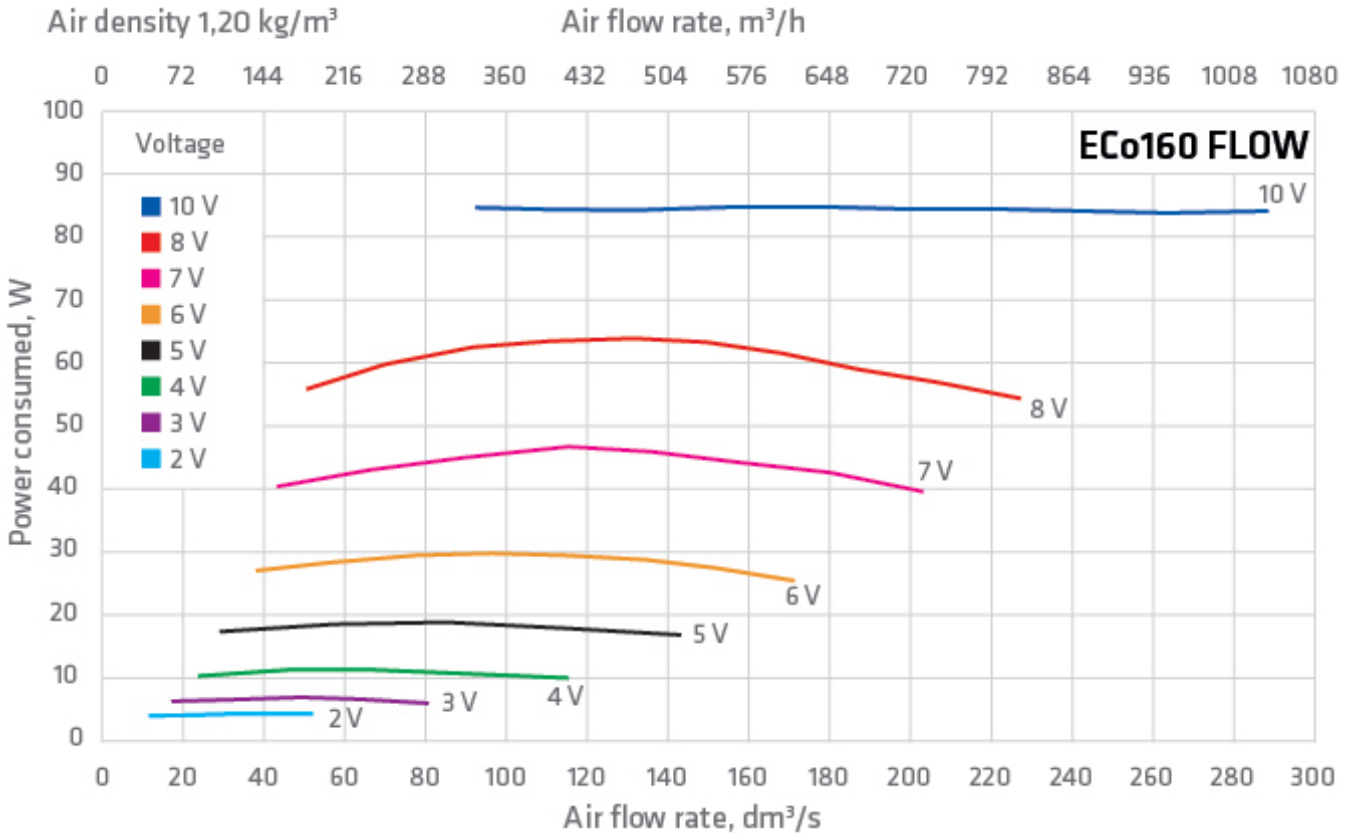

ECO160S FLOW ВЕНТИЛЯТОР+ ОСНОВАНИЕ 300X300

Vilpe Oy Ab

Kauppatie 9, FI-65610 Mustasaari
Telephone +358 20 123 3200

06.06.2024

Sales & Technical Support | FI +358 20 123 3233 | EN +358 20 123 3222 | RU +358 20 123 3290 | SE +46 70 511 2020 | PL +48 71 740 2623
myynti@sktuote.fi | sales@sktuote.fi

FI: Pidätämme oikeuden muutoksiin ilman ennakoilmoitusta.
SE: Vi reserverar oss för eventuella ändringar och fel i produktinformationen.
EN: We reserve the right to change these terms and conditions at any time.

RU: Мы оставляем за собой право на внесение изменений без предварительного уведомления.
PL: Zachowujemy prawo do zmian bez wcześniejszej informacji.
DE: Technische Änderungen behalten wir uns ohne vorherige Ankündigung vor.