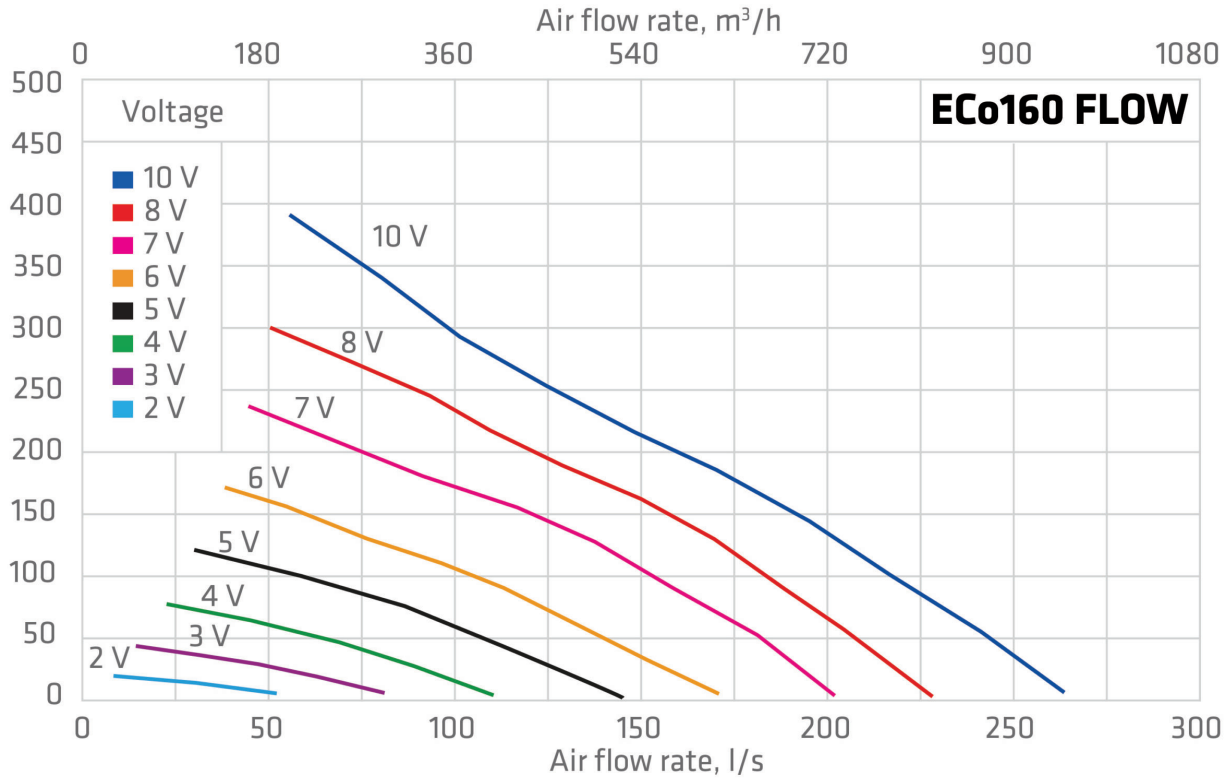

ECO160S FLOW ВЕНТИЛЯТОР+ ОСНОВАНИЕ 300X300

Vilpe Oy Ab

Kauppatie 9, FI-65610 Mustasaari
Telephone +358 20 123 3200

06.06.2024

Sales & Technical Support | FI +358 20 123 3233 | EN +358 20 123 3222 | RU +358 20 123 3290 | SE +46 70 511 2020 | PL +48 71 740 2623
myynti@sktuote.fi | sales@sktuote.fi

FI: Pidätämme oikeuden muutoksiin ilman ennakkoilmoitusta.
SE: Vi reserverar oss för eventuella ändringar och fel i produktinformationen.
EN: We reserve the right to change these terms and conditions at any time.

RU: Мы оставляем за собой право на внесение изменений без предварительного уведомления.
PL: Zachowujemy prawo do zmian bez wcześniejszej informacji.
DE: Technische Änderungen behalten wir uns ohne vorherige Ankündigung vor.