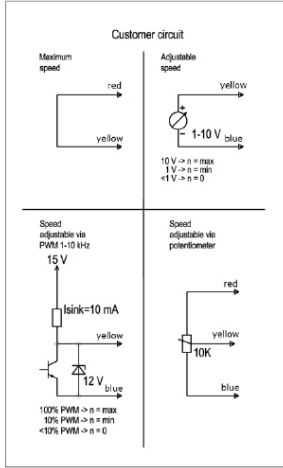

ECO160S FLOW ВЕНТИЛЯТОР+ ОСНОВАНИЕ 300X300

Speed Controller

Viilpe Oy Ab

Kauppatie 9, FI-65610 Mustasaari
Telephone +358 20 123 3200

06.06.2024

Sales & Technical Support | FI +358 20 123 3233 | EN +358 20 123 3222 | RU +358 20 123 3290 | SE +46 70 511 2020 | PL +48 71 740 2623
myynti@sktuote.fi | sales@sktuote.fi

FI: Pidätämme oikeuden muutoksiin ilman ennakkoilmoitusta.
SE: Vi reserverar oss för eventuella ändringar och fel i produktinformationen.
EN: We reserve the right to change these terms and conditions at any time.

RU: Мы оставляем за собой право на внесение изменений без предварительного уведомления.
PL: Zachowujemy prawo do zmian bez wcześniejszej informacji.
DE: Technische Änderungen behalten wir uns ohne vorherige Ankündigung vor.