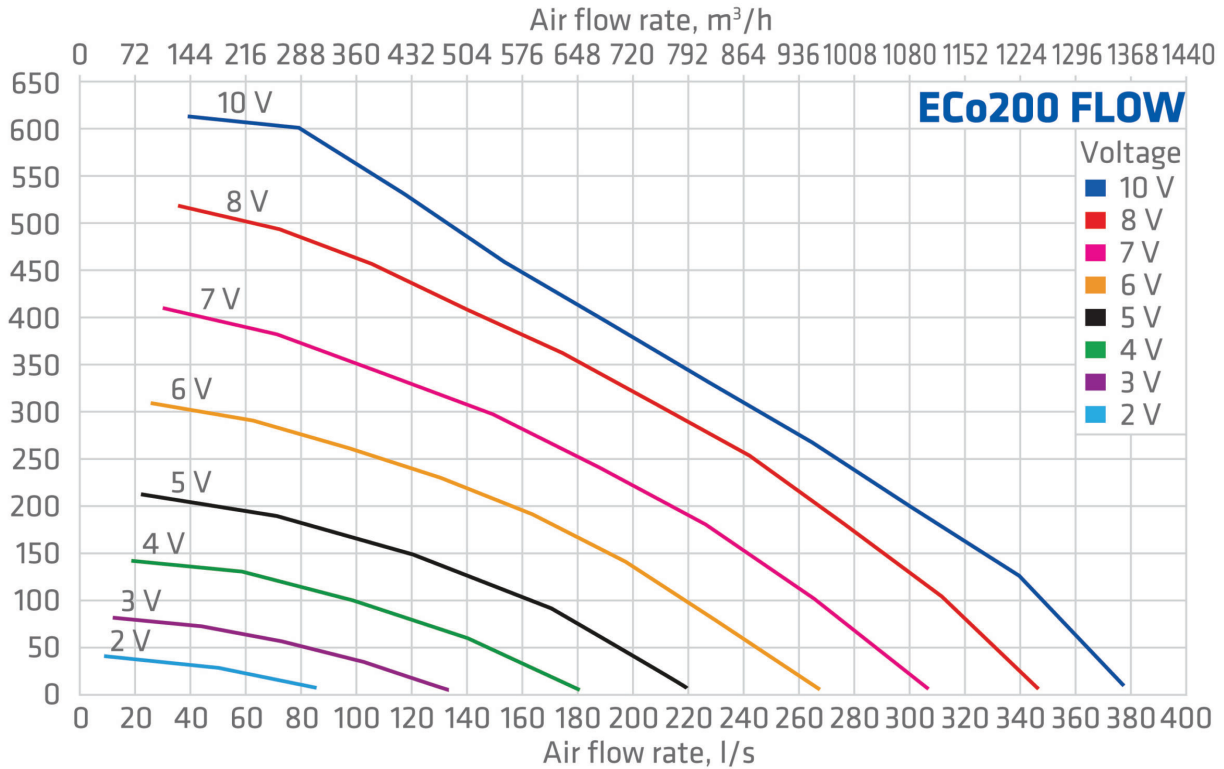

Vilpe Oy Ab

Kauppatie 9, FI-65610 Mustasaari
Telephone +358 20 123 3200

06.06.2024

Sales & Technical Support | FI +358 20 123 3233 | EN +358 20 123 3222 | RU +358 20 123 3290 | SE +46 70 511 2020 | PL +48 71 740 2623
myynti@sktuote.fi | sales@sktuote.fi

FI: Pidätämme oikeuden muutoksiin ilman ennakoilmoitusta.
SE: Vi reserverar oss för eventuella ändringar och fel i produktinformationen.
EN: We reserve the right to change these terms and conditions at any time.

RU: Мы оставляем за собой право на внесение изменений без предварительного уведомления.
PL: Zachowujemy prawo do zmian bez wcześniejszej informacji.
DE: Technische Änderungen behalten wir uns ohne vorherige Ankündigung vor.