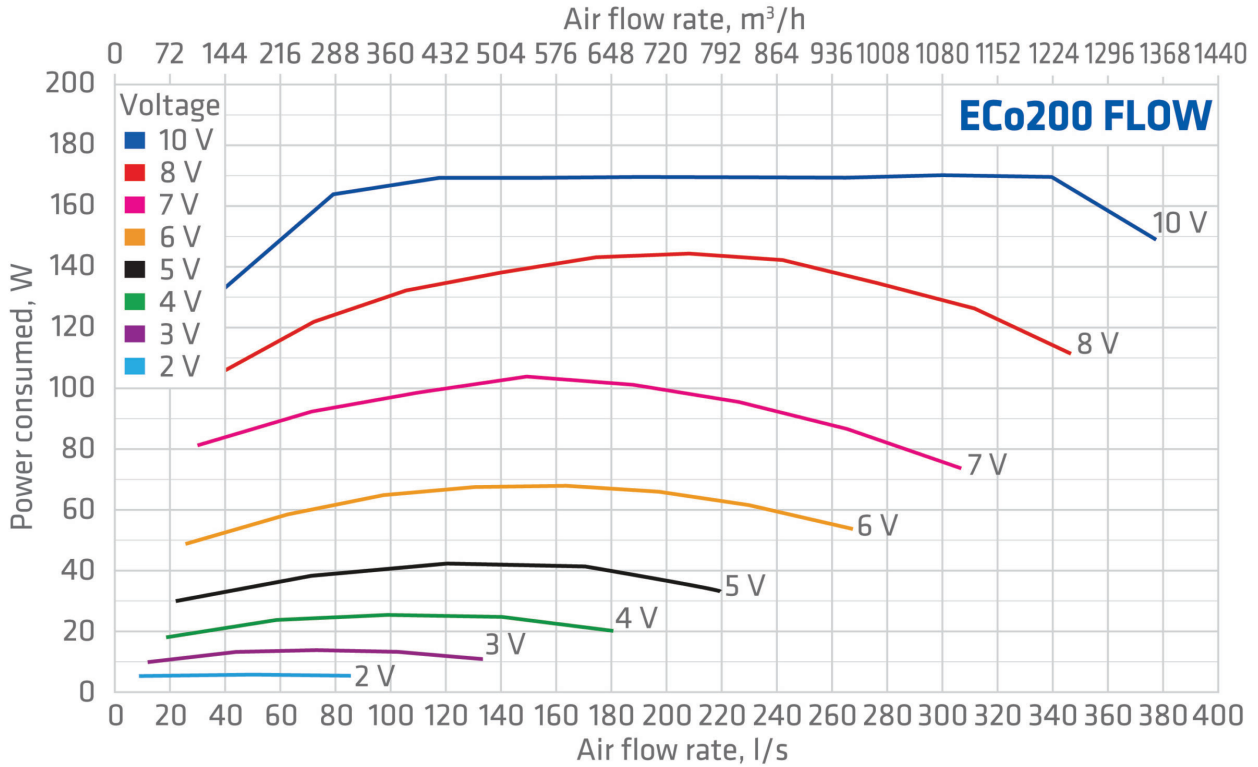

Air density 1,20 kg/m³