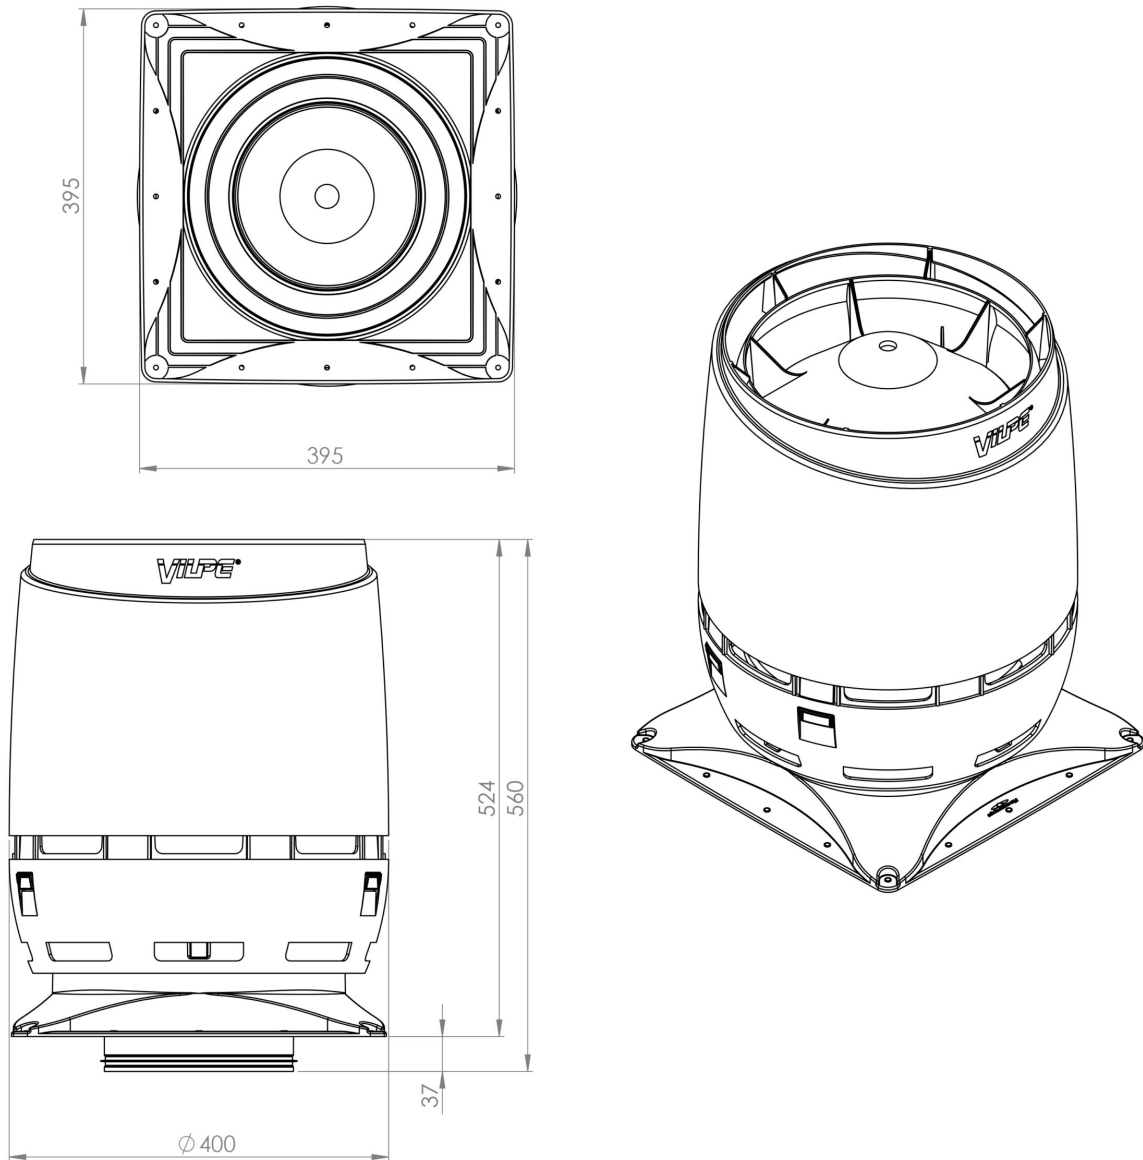

ECO 200S FLOW ROOF FAN + INSTALLATION SET 400 X 400

Vilpe Oy Ab

Kauppatie 9, FI-65610 Mustasaari
Telephone +358 20 123 3200

06.06.2024

Sales & Technical Support | FI +358 20 123 3233 | EN +358 20 123 3222 | RU +358 20 123 3290 | SE +46 70 511 2020 | PL +48 71 740 2623
myynti@sktuote.fi | sales@sktuote.fi

FI: Pidätämme oikeuden muutoksiin ilman ennakkoilmoitusta.
SE: Vi reserverar oss för eventuella ändringar och fel i produktinformationen.
EN: We reserve the right to change these terms and conditions at any time.

RU: Мы оставляем за собой право на внесение изменений без предварительного уведомления.
PL: Zachowujemy prawo do zmian bez wcześniejszej informacji.
DE: Technische Änderungen behalten wir uns ohne vorherige Ankündigung vor.