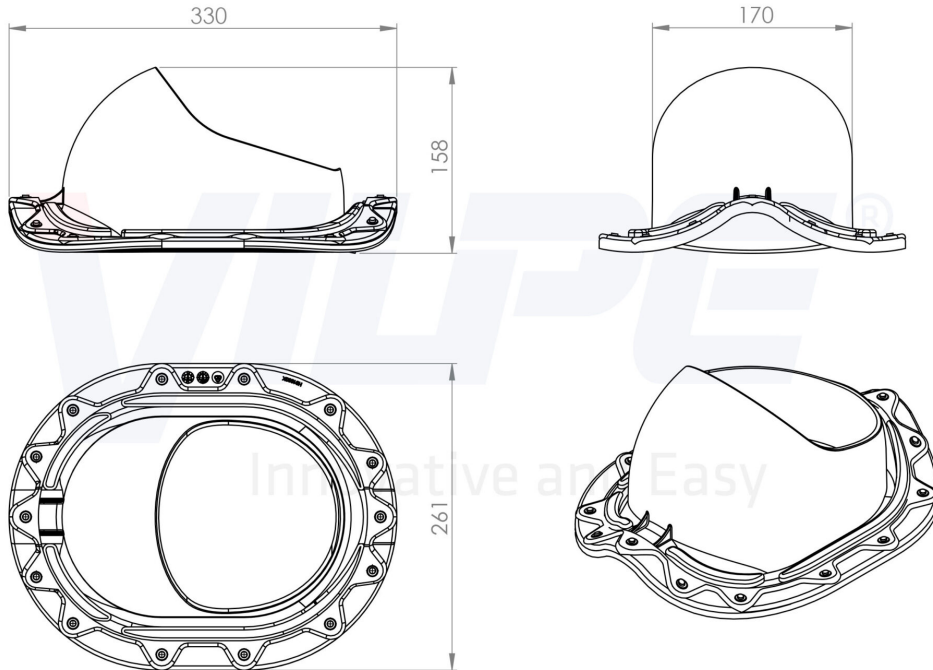

PROFILED STEEL PASS-THROUGH

Vilpe Oy Ab

Kauppatie 9, FI-65610 Mustasaari
Telephone +358 20 123 3200

06.06.2024

Sales & Technical Support | FI +358 20 123 3233 | EN +358 20 123 3222 | RU +358 20 123 3290 | SE +46 70 511 2020 | PL +48 71 740 2623
myynti@sktuote.fi | sales@sktuote.fi

FI: Pidätämme oikeuden muutoksiin ilman ennakoilmoitusta.
SE: Vi reserverar oss för eventuella ändringar och fel i produktinformationen.
EN: We reserve the right to change these terms and conditions at any time.

RU: Мы оставляем за собой право на внесение изменений без предварительного уведомления.
PL: Zachowujemy prawo do zmian bez wcześniejszej informacji.
DE: Technische Änderungen behalten wir uns ohne vorherige Ankündigung vor.