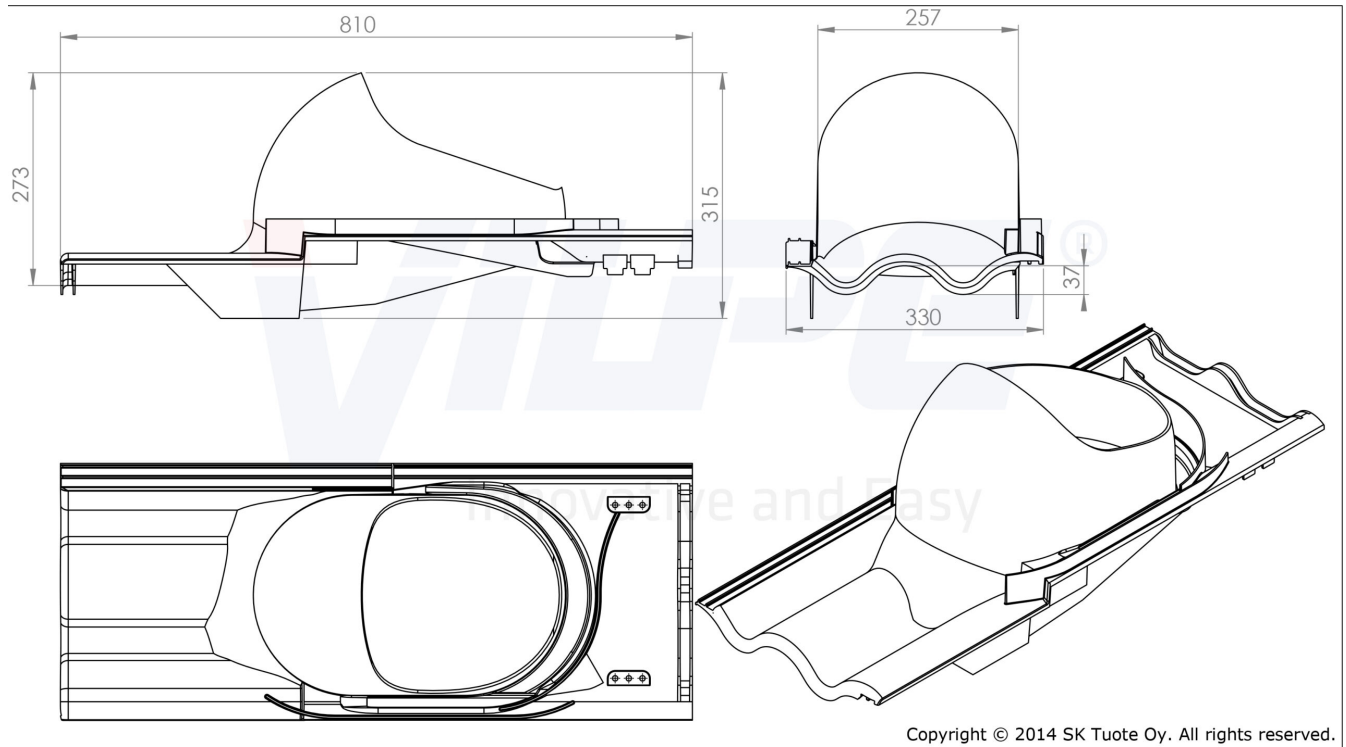

XL TILE PASS-THROUGH

Vilpe Oy Ab

Kauppatie 9, FI-65610 Mustasaari
Telephone +358 20 123 3200

Sales & Technical Support | FI +358 20 123 3233 | EN +358 20 123 3222 | RU +358 20 123 3290 | SE +46 70 511 2020 | PL +48 71 740 2623
myynti@sktuote.fi | sales@sktuote.fi

06.06.2024

FI: Pidätämme oikeuden muutoksiin ilman ennakoilmoitusta.
SE: Vi reserverar oss för eventuella ändringar och fel i produktinformationen.
EN: We reserve the right to change these terms and conditions at any time.

RU: Мы оставляем за собой право на внесение изменений без предварительного уведомления.
PL: Zachowujemy prawo do zmian bez wcześniejszej informacji.
DE: Technische Änderungen behalten wir uns ohne vorherige Ankündigung vor.